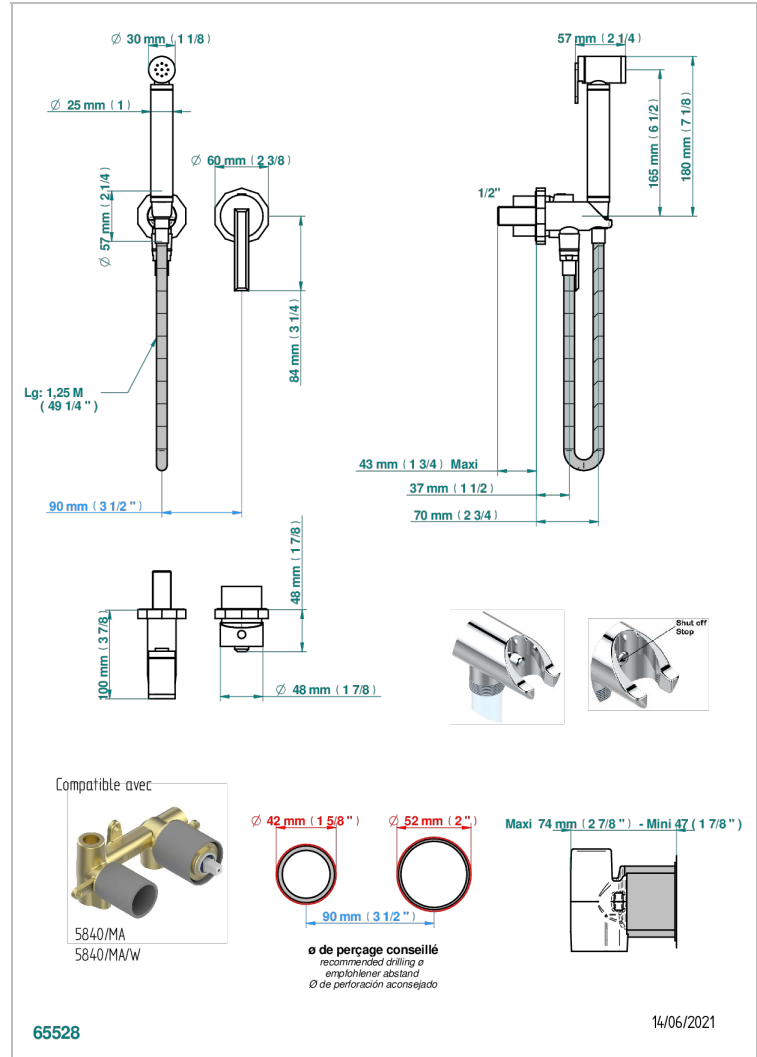

LES ONDES

G8A-5840/MBG

THG
PARIS

Trim only for WC douche including: trigger spray, wall mounted single lever mixer, reinforced hose (49 1/4"), wall outlet with integrated elbow with safety stopper

CHARACTERISTIC

- ACS : 19 ACC LY 412

STANDARDS

RELATED SKU'S

- Ref. G00-5840/MAUS Rough parts for concealed wall-mounted mixer with 1/2" outlet

AVAILABLE FINITIONS

Blush PVD - H62
Brass color PVD - H49
Brown bronze color PVD - F33
Chrome polished - A02
Chrome polished / gold polished - G02
Copper antique matt, coated - H07