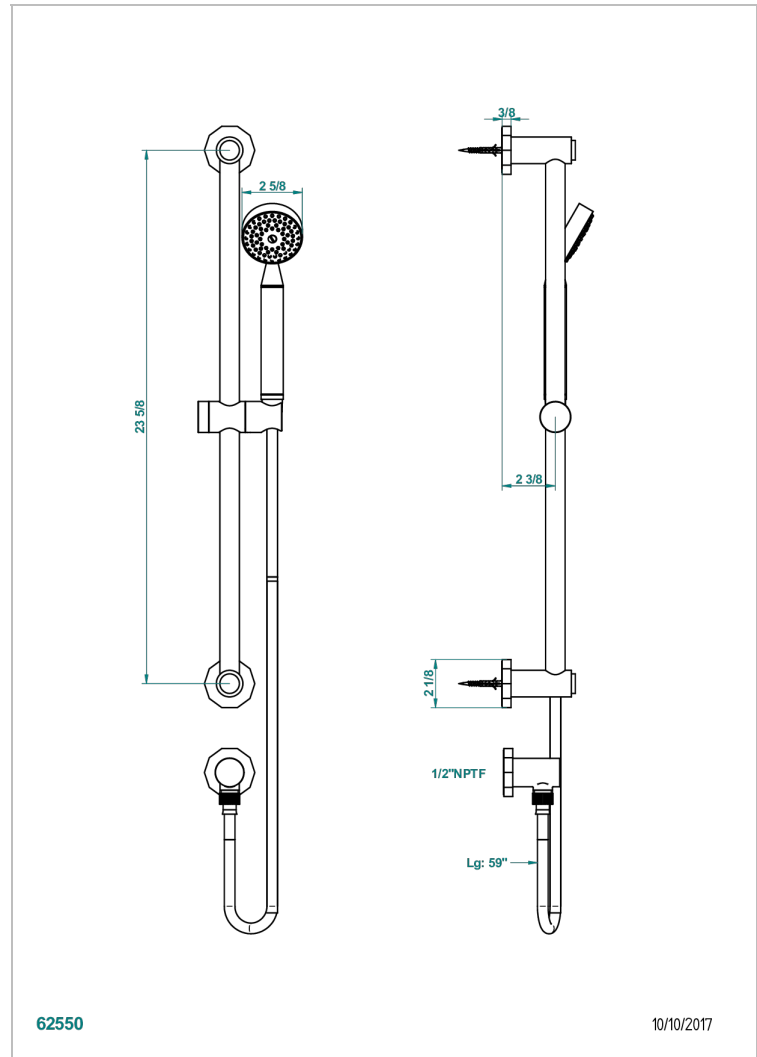

LES ONDES

G8A-58/US

Slide bar with handsower and elbow

THG[®]
PARIS

62550

10/10/2017

CHARACTERISTIC

- Les Ondes
- Slide bar with handsower and elbow

AVAILABLE FINITIONS

Blush PVD - H62
Brass color PVD - H49
Brown bronze color PVD - F33
Chrome polished - A02
Chrome polished / gold polished - G02
Copper antique matt, coated - H07

Gold color PVD - H52
Gold mat - F07
Gold polished - F01
Graphite PVD - H64
Light coated bronze - D01
Matt Umber PVD - H67

Matt blush PVD - H60
Matt brass color PVD - H50
Matt brown bronze color PVD - F34
Matt chrome (American satin) - C02
Matt gold color PVD - H53
Matt graphite PVD - H65

Matt nickel (American satin) - C01
Matt nickel color PVD - H56
Nickel antique / Sovereign - H28
Nickel color PVD - H55
Nickel polished - B01
Silver polished, antique - H03