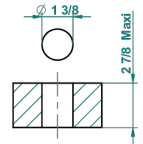

LES ONDES

G8A-504VGUS

2-function deck diverter with trim

62623

31/10/2017

CHARACTERISTIC

- Les Ondes
- 2-function deck diverter with trim

AVAILABLE FINITIONS

Blush PVD - H62
Brass color PVD - H49
Brown bronze color PVD - F33
Chrome polished - A02
Chrome polished / gold polished - G02
Copper antique matt, coated - H07

Gold color PVD - H52
Gold mat - F07
Gold polished - F01
Graphite PVD - H64
Light coated bronze - D01
Matt Umber PVD - H67

Matt blush PVD - H60
Matt brass color PVD - H50
Matt brown bronze color PVD - F34
Matt chrome (American satin) - C02
Matt gold color PVD - H53
Matt graphite PVD - H65

Matt nickel (American satin) - C01
Matt nickel color PVD - H56
Nickel antique / Sovereign - H28
Nickel color PVD - H55
Nickel polished - B01
Silver polished, antique - H03

Soft gold - F30
Soft matt gold - F31
Umber PVD - H66