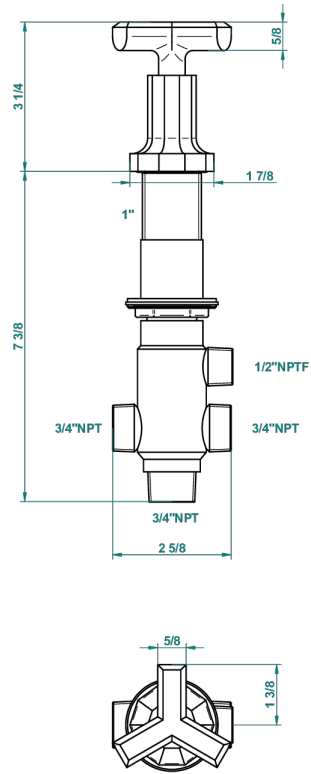

LES ONDES

G8A-504VGUS

2-function deck diverter with trim

62623

31/10/2017

CHARACTERISTIC

- Les Ondes
- 2-function deck diverter with trim

AVAILABLE FINITIONS

Blush PVD - H62
Brass color PVD - H49
Brown bronze color PVD - F33
Chrome polished - A02
Chrome polished / gold polished - G02
Copper antique matt, coated - H07

Gold color PVD - H52
Gold mat - F07
Gold polished - F01
Graphite PVD - H64
Light coated bronze - D01
Matt Umber PVD - H67

Matt blush PVD - H60
Matt brass color PVD - H50
Matt brown bronze color PVD - F34
Matt chrome (American satin) - C02
Matt gold color PVD - H53
Matt graphite PVD - H65

Matt nickel (American satin) - C01
Matt nickel color PVD - H56
Nickel antique / Sovereign - H28
Nickel color PVD - H55
Nickel polished - B01
Silver polished, antique - H03

Soft gold - F30
Soft matt gold - F31
Umber PVD - H66