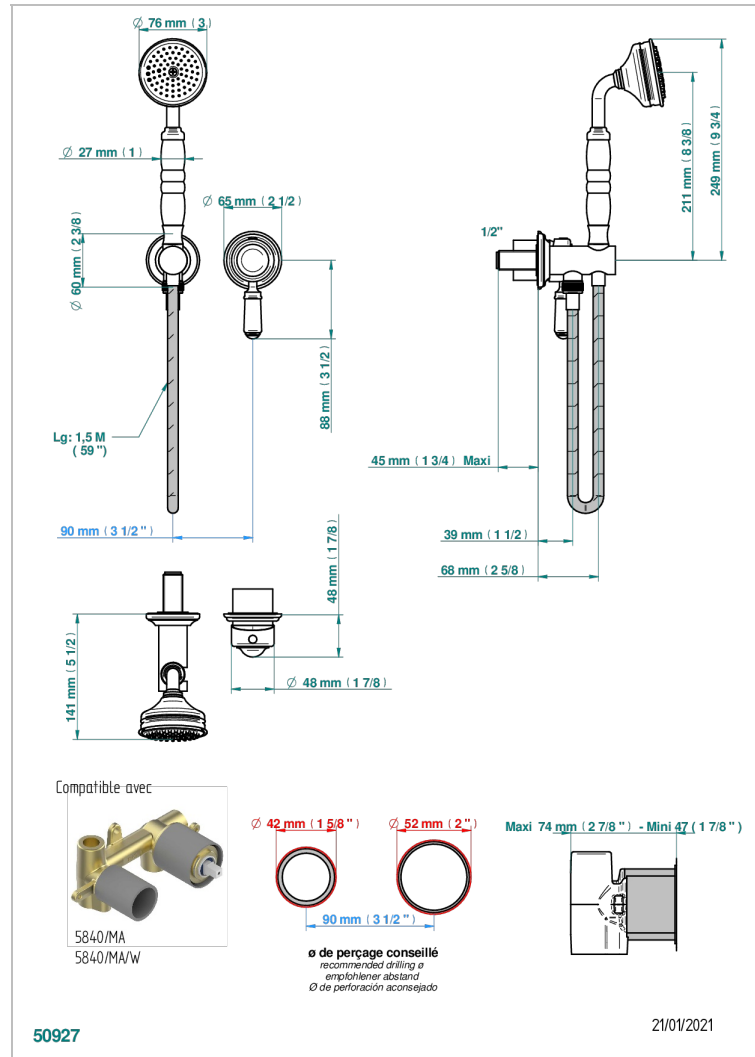

BROADWAY WITH LEVER

A04-6561B

Trim only for wall mixer with complete handshower on hook

CHARACTERISTIC

- Broadway with Lever
- Trim only for wall mixer with complete handshower on hook

TECHNICAL SPECS

- Recommandé : 3 bars (max. 5 bars) - Advised : 43,5 psi (max. 72 psi)
- 9,5 l/min à 3 bars (2.5 gpm at 43.5 psi)

RELATED SKU'S

- Ref. G00-5840/MA Rough parts for concealed wall-mounted mixer with 1/2" outlet

AVAILABLE FINITIONS

Antique nickel - H28
Blush PVD - H62
Brass color PVD - H49
Brown bronze color PVD - F33
Gold color PVD - H52
Graphite PVD - H64