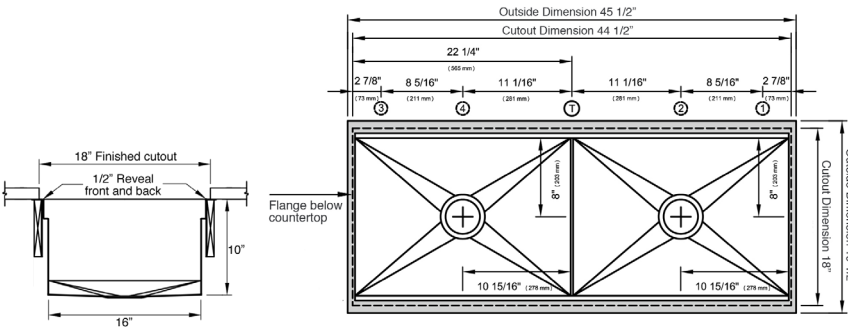

Ideal Work&WashStation™ 4D

Specifications

Double bowl
User: 1
Culinary/Wash Tools included: Seven (11 pcs)
Galley Tap recommended: Two
Outside dimensions: 45 1/2" x 19 1/2" x 10 5/16"
Counter top cutout: 44 1/2" x 18"
Basin area: 21 7/8", 21 7/8" x 16"
Minimum cabinet size: 48" or 120cm

Culinary/Wash Tools included

- (1) Upper Tier Cutting Board 12 1/4" x 18"
- (2) Upper Tier Drying Rack 12 1/4" x 18"
- (1) 11" Colander
- (1) 11" Mixing Bowl with lid
- (1) Lower Tier Platform for Colander, Mixing Bowl 12 1/4" x 17"
- (1) Lower Tier Mini Drying Rack 6" x 17"
- (1) Lower Tier Utensil Caddy 6" x 17"

Basin construction

16GA 316L stainless steel indoor/outdoor
Angel finish
Two tier design
Star™ groove pattern
Center/center drain
Elevated drain cover included
Limited Lifetime Warranty
Made in the USA
ASME A112.19.3/CSA B45.4 certified

Upper Deck™ (Optional)

Upper Deck set UD 4 2P GT/BA/WH/GR Graphite, Bamboo, White or Gray Resin

Upper Deck sections Graphite, Bamboo, White or Gray Resin

Recommended Workstation Accessories

Bottom Grate set BG 4 D 2 SS Stainless Steel

Manual Strainer Basket
MDRNMSS Angel Finish Stainless Steel

Disposal Flange Strainer Basket
GDRNMSS Angel Finish Stainless Steel

Auto Strainer Basket Angel Finish Stainless Steel with Polished or Matte knob

ADRNPSS
ADRNMSS