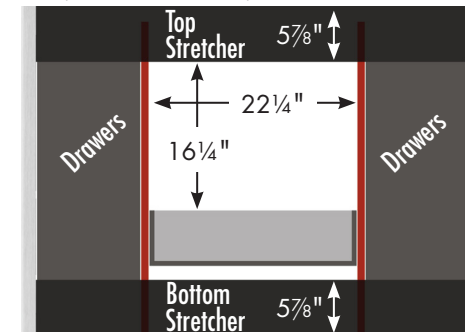

Adjustable/removable shelf under basin behind doors

internal dividers

Vanity back clear openings for plumbing
(may need to cut adjustable shelf)

48" Ravenna Vanity

48" wide
34½" tall
21" or 18" front-to-back