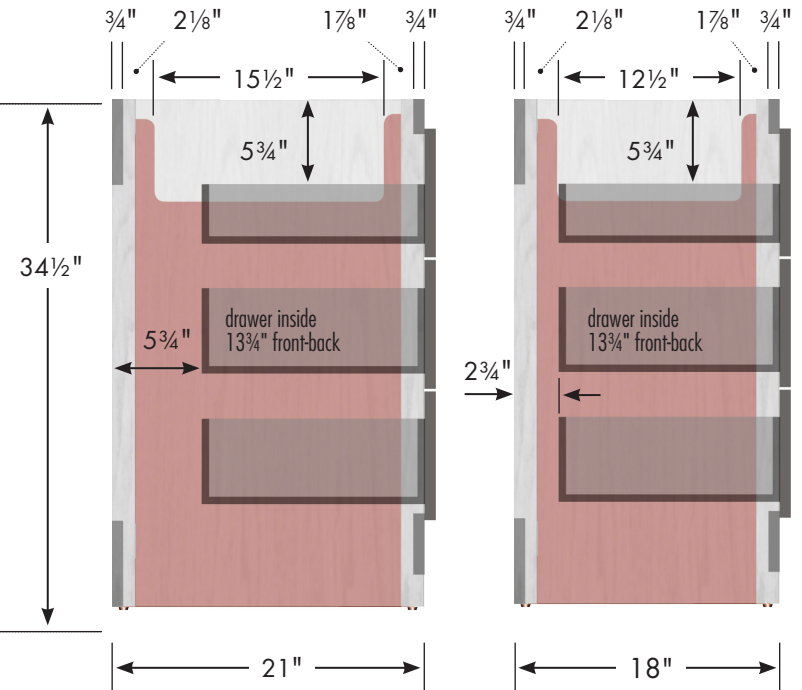

Adjustable/removable shelf under basin behind doors

internal dividers

Vanity back clear openings for plumbing
(may need to cut adjustable shelf)

48" Ravenna Vanity

48" wide
34½" tall
21" or 18" front-to-back