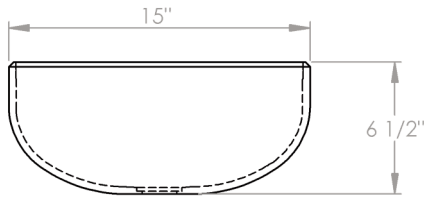

TOP VIEW

SIDE VIEW

CP-20 ORE VESSEL

© 2015 STONE FOREST, INC.

- Sand Cast Bronze
 - Available in:
 - Golden Bronze (GB)
 - White Bronze (WHT)
 - Required drain use 9054D Grid Drain. This can be supplied by Stone Forest at your request.
 - Do not use pop-up drains.
 - Do not use plumbers putty.
 - Stone Forest bronze sinks are hand patinated. Expect variations in finish. Please refer to bronze care and maintenance in back of binder
- Approx. 30lbs.
 - Due to the process of sand casting, variations in the exterior texture are to be expected. If this is not acceptable, please choose another design