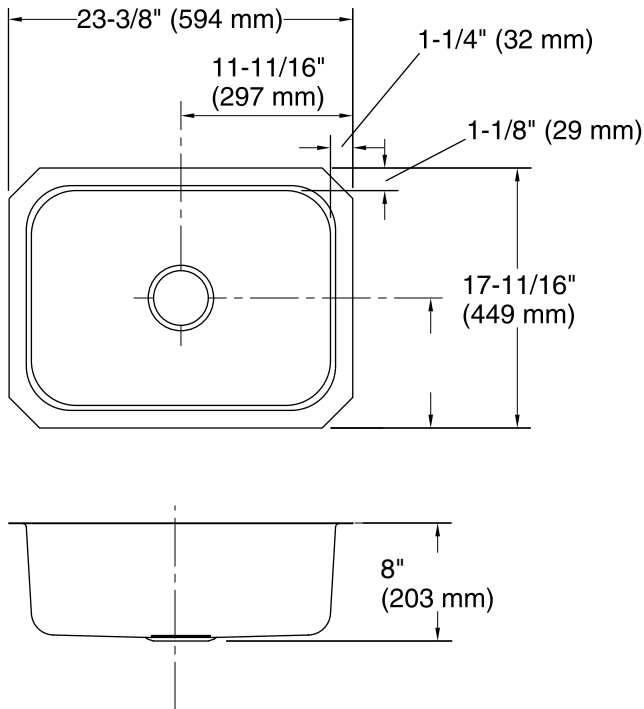

See website for detailed warranty information.

Mounting bracket assembly provides a secure installation.

**Technical Information**

All product dimensions are nominal.

- Bowl configuration: Single
- Installation: Under-mount
- Min. base cabinet width: 27" (686 mm)
- Bowl area (Only): Length: 23-3/8" (594 mm)  
Width: 17-11/16" (449 mm)  
Bowl depth: 8" (203 mm)  
Water depth: 8" (203 mm)
- Drain hole: 3-3/4" (95 mm)
- Template: 1064257-7, required, included

**Notes**

- Install this product according to the installation instructions.
- Measure your actual product for roughing-in details.