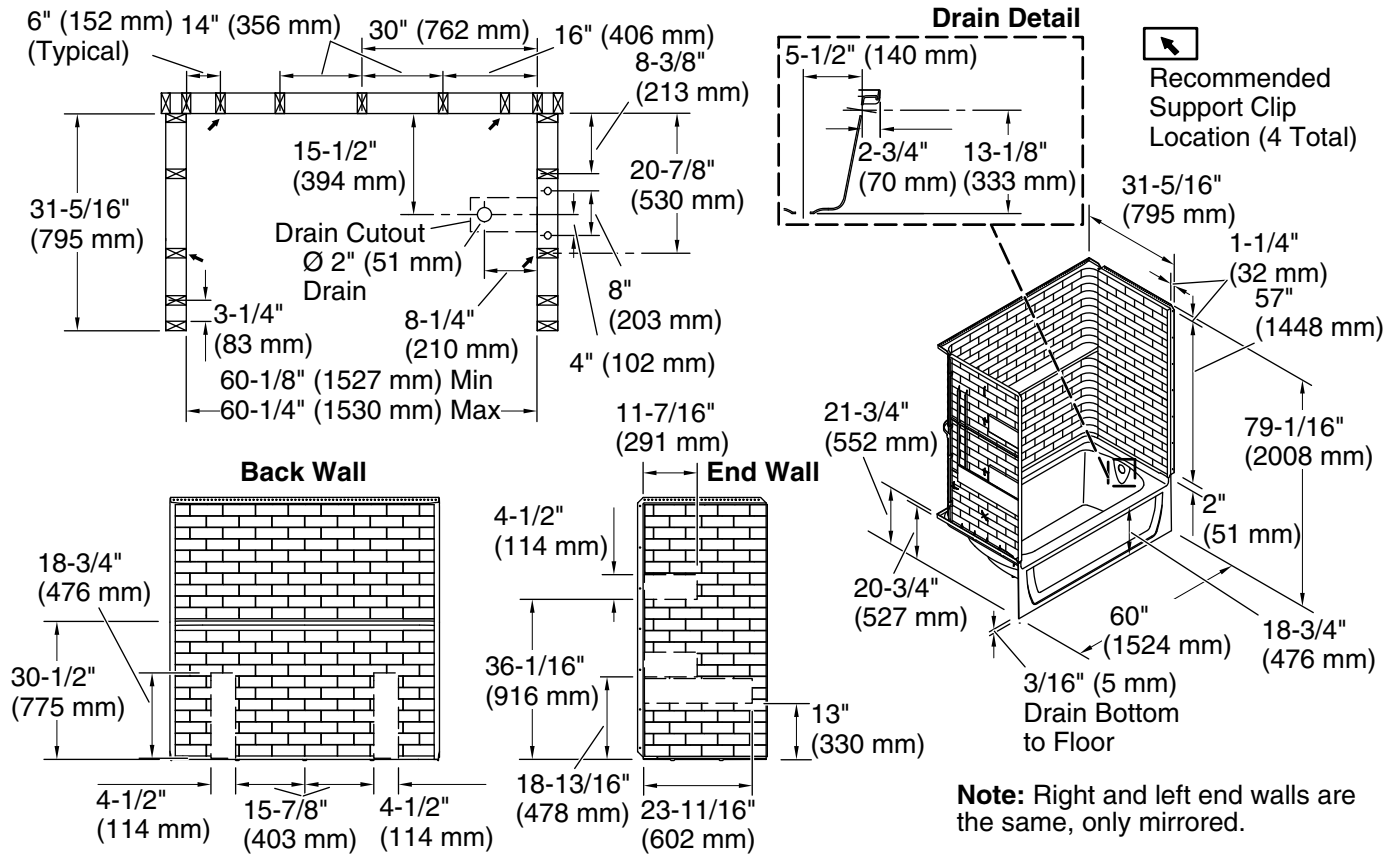

For the most current Specification Sheet, go to [www.sterlingplumbing.com](http://www.sterlingplumbing.com).

12-29-2021 10:39 - US/CA

**Technical Information**

All product dimensions are nominal.

Installation: Three-wall alcove  
 Maximum door height: 58-3/4" (1492 mm)  
 Maximum door width: 57-5/8" (1464 mm)