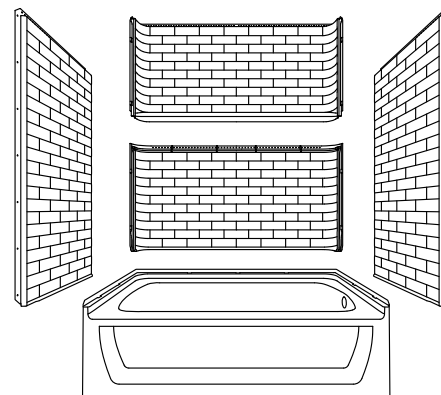

Traverse®

60" x 30" bath/shower with AIP backerboards

71570128

Features

- Tongue-and-groove modular design allows for easy installation during any phase of construction.
- Modern subway tile design.
- Full-length shelf provides generous storage.
- Easy-to-clean, durable high-gloss finish.

Material

- Compression molded from our exclusive solid Vikrell® material.

Installation

- Pro4™ installation system features a two-piece back wall design, enabling one-person handling and installation.
- Alcove.
- Caulk-free installation.
- Above-floor drain (AFD) rough-in.
- Right drain.

Recommended Products/Accessories

K-23726 Drain treatment

Included Components

Product consists of:

71171122

71574106

Codes/Standards

CSA B45.5/IAPMO Z124

ASTM E162

ASTM E662

HUD, UM Bulletin 73

STERLING® Vikrell® or Acrylic Baths and Shower Bases Ten-Year Limited Warranty

See website for detailed warranty information.

Available Colors/Finishes

Color tiles intended for reference only.

Color	Code	Description
	0	White
	96	KOHLER Biscuit

1-800-STERLING (1-800-783-7546)

Kohler Co. reserves the right to make revisions without notice to product specifications.

For the most current Specification Sheet, go to www.sterlingplumbing.com.

12-29-2021 10:39 - US/CA