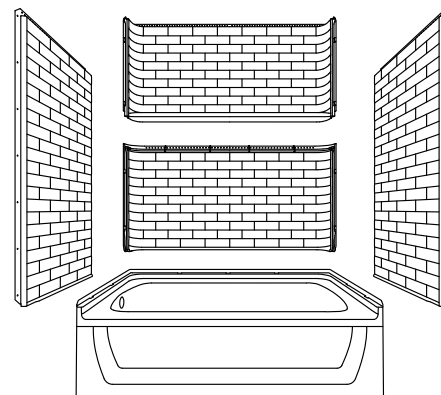

Traverse®

60" x 30" bath/shower with AIP backerboards

71570116

Features

- Tongue-and-groove modular design allows for easy installation during any phase of construction.
- Modern subway tile design.
- Full-length shelf provides generous storage.
- Easy-to-clean, durable high-gloss finish.

Material

- Compression molded from our exclusive solid Vikrell® material.

Installation

- Pro4™ installation system features a two-piece back wall design, enabling one-person handling and installation.
- Alcove.
- Caulk-free installation.
- Left drain.

Recommended Products/Accessories

K-23726 Drain treatment

Included Components

Product consists of:

71171110

71574106

Codes/Standards

CSA B45.5/IAPMO Z124

ASTM E162

ASTM E662

HUD, UM Bulletin 73

STERLING® Vikrell® or Acrylic Baths and Shower Bases Ten-Year Limited Warranty

See website for detailed warranty information.

Available Colors/Finishes

Color tiles intended for reference only.

Color	Code	Description
	0	White
	96	KOHLER Biscuit

1-800-STERLING (1-800-783-7546)

Kohler Co. reserves the right to make revisions without notice to product specifications.

For the most current Specification Sheet, go to www.sterlingplumbing.com.

12-29-2021 10:39 - US/CA