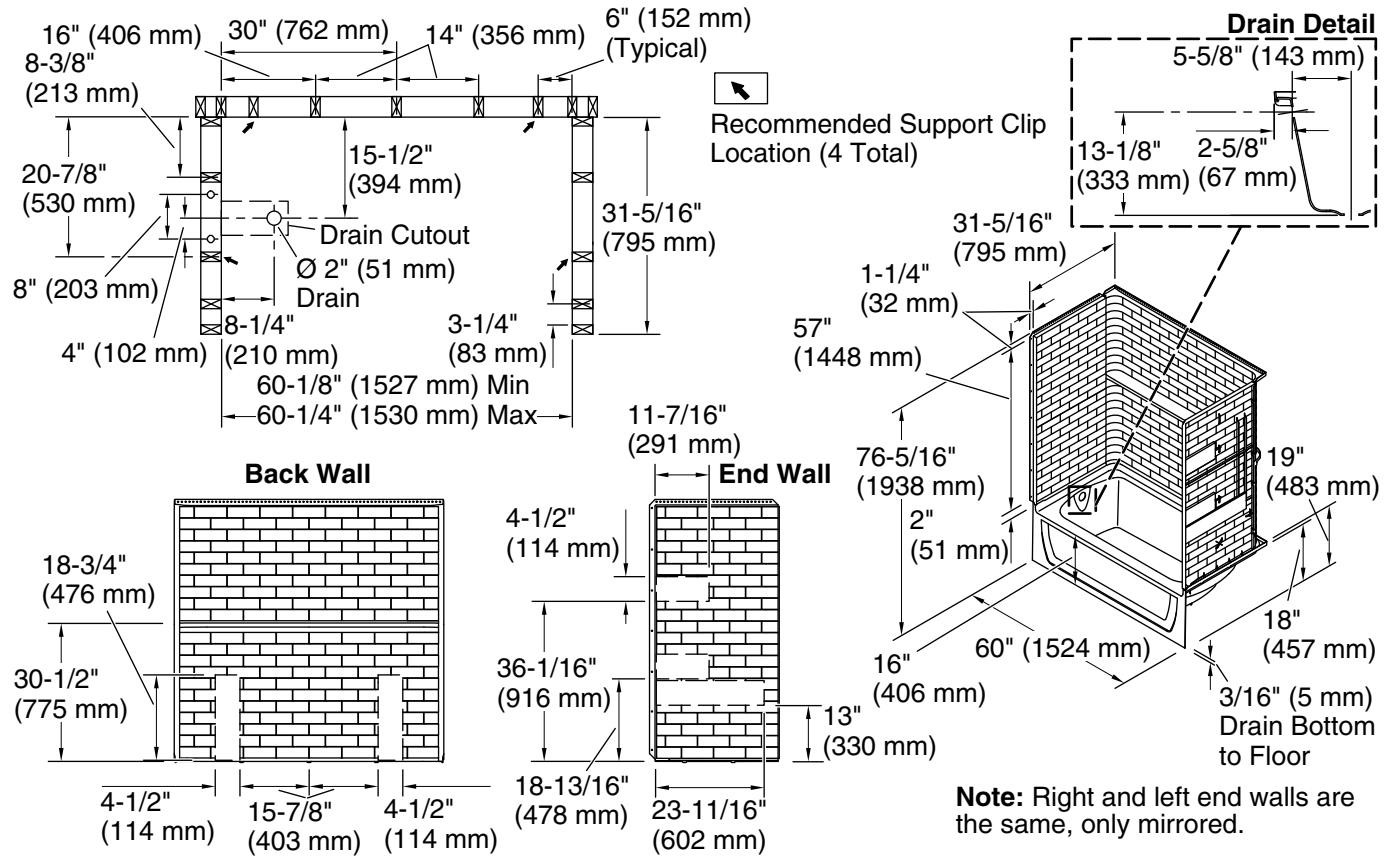

12-29-2021 10:39 - US/CA

Technical Information

All product dimensions are nominal.

Installation: Three-wall alcove
 Maximum door height: 58-3/4" (1492 mm)
 Maximum door width: 57-5/8" (1464 mm)

Notes

Install this product according to the installation instructions.
 Studs should be positioned roughly as shown.