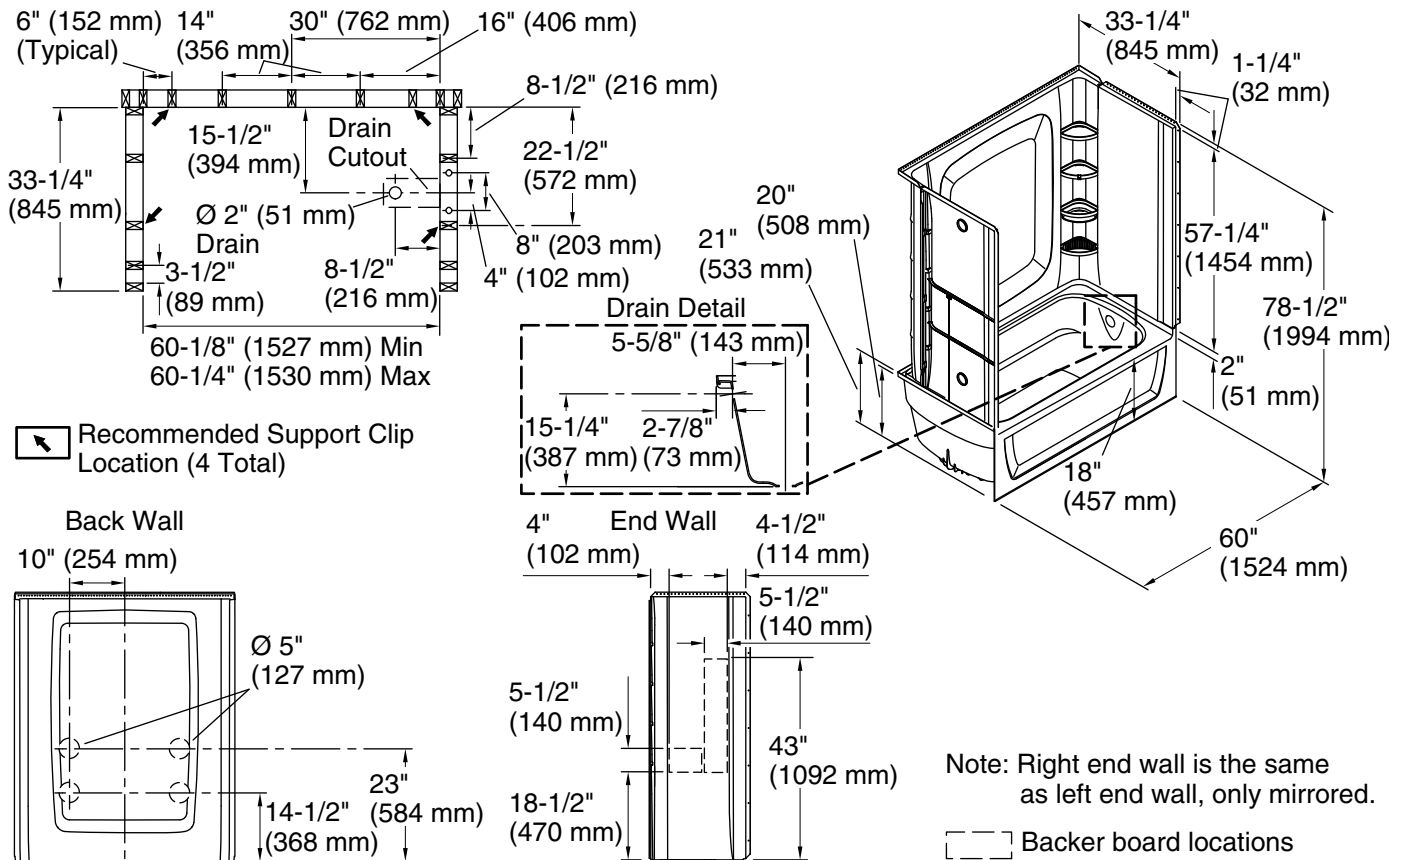

STORE+®

60" x 32 bath/shower with AIP backerboards

71420126

Features

- Adjustable corner shelves maximize showering space.
- Includes four rimmed shelves, two caddies, two soap dishes With towel bars, and two hooks.
- Dishwasher-safe shelves and bins snap into place; no tools required.
- Shaving ledge/footrest for added comfort.
- Durable high-gloss finish provides a smooth, shiny surface that is easy to clean.
- Caulk-free four-piece modular design made of solid Vikrell® material.
- Factory-installed Aging in Place backerboards for future grab bar installation.

For the most current Specification Sheet, go to www.sterlingplumbing.com.

12-29-2021 10:37 - US/CA

Technical Information

All product dimensions are nominal.

Installation:	Three-wall alcove
Drain location:	Right
Basin area, bottom:	42" x 20" (1067 mm x 508 mm)
Basin area, top:	54" x 26" (1372 mm x 660 mm)
Water depth:	13-3/4" (349 mm)
Water capacity:	55 gal (208.2 L)
Maximum door height:	59" (1499 mm)
Maximum door width:	57-11/16" (1465 mm)