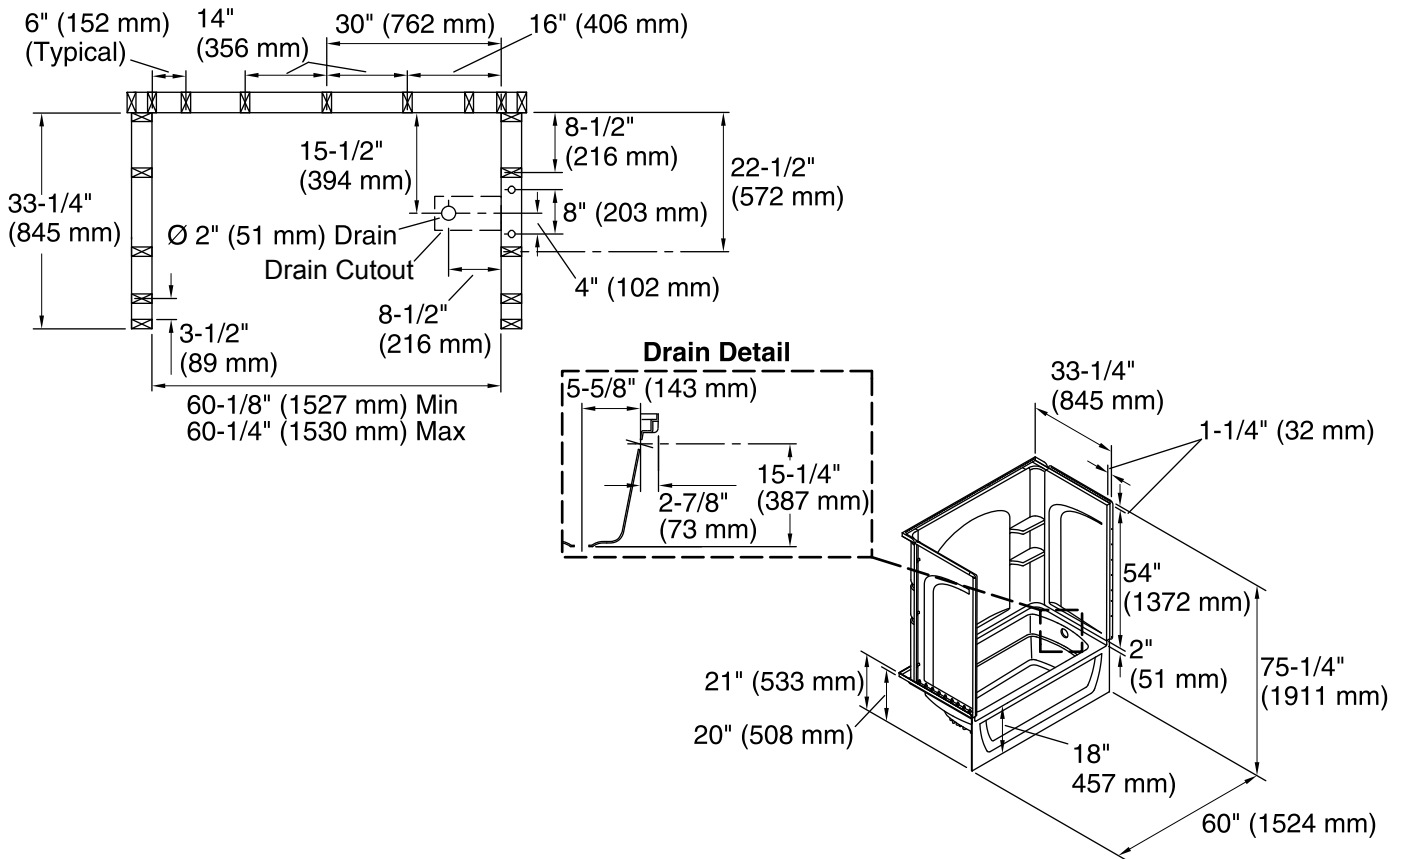

Ensemble™
60" x 32" Curve Bath/Shower
71220120

Features

- Alcove installation
- 18" apron
- Vikrell material
- Right drain
- Tongue-and-groove walls with snap-together installation
- Some caulk required
- Corner shelves

Included Components

Product consists of:

71224100 60" x 32" Curve Bath/Shower Wall Set

71121120 60" x 32" bath - right-hand drain

Codes/Standards

CSA B45.5/IAPMO Z124

ASTM E162

ASTM E662

Color tiles intended for reference only.

Color	Code	Description
	0	White
	96	KOHLER Biscuit

Technical Information

All product dimensions are nominal.

Installation:	Three-wall alcove
Drain location:	Right
Basin area, bottom:	42" x 20" (1067 mm x 508 mm)
Basin area, top:	54" x 26" (1372 mm x 660 mm)
Water depth:	13-3/4" (349 mm)
Water capacity:	55 gal (208.2 L)
Minimum flat for door:	3" (76 mm)
Maximum door height:	55-1/2" (1410 mm)
Maximum door width:	57-11/16" (1465 mm)