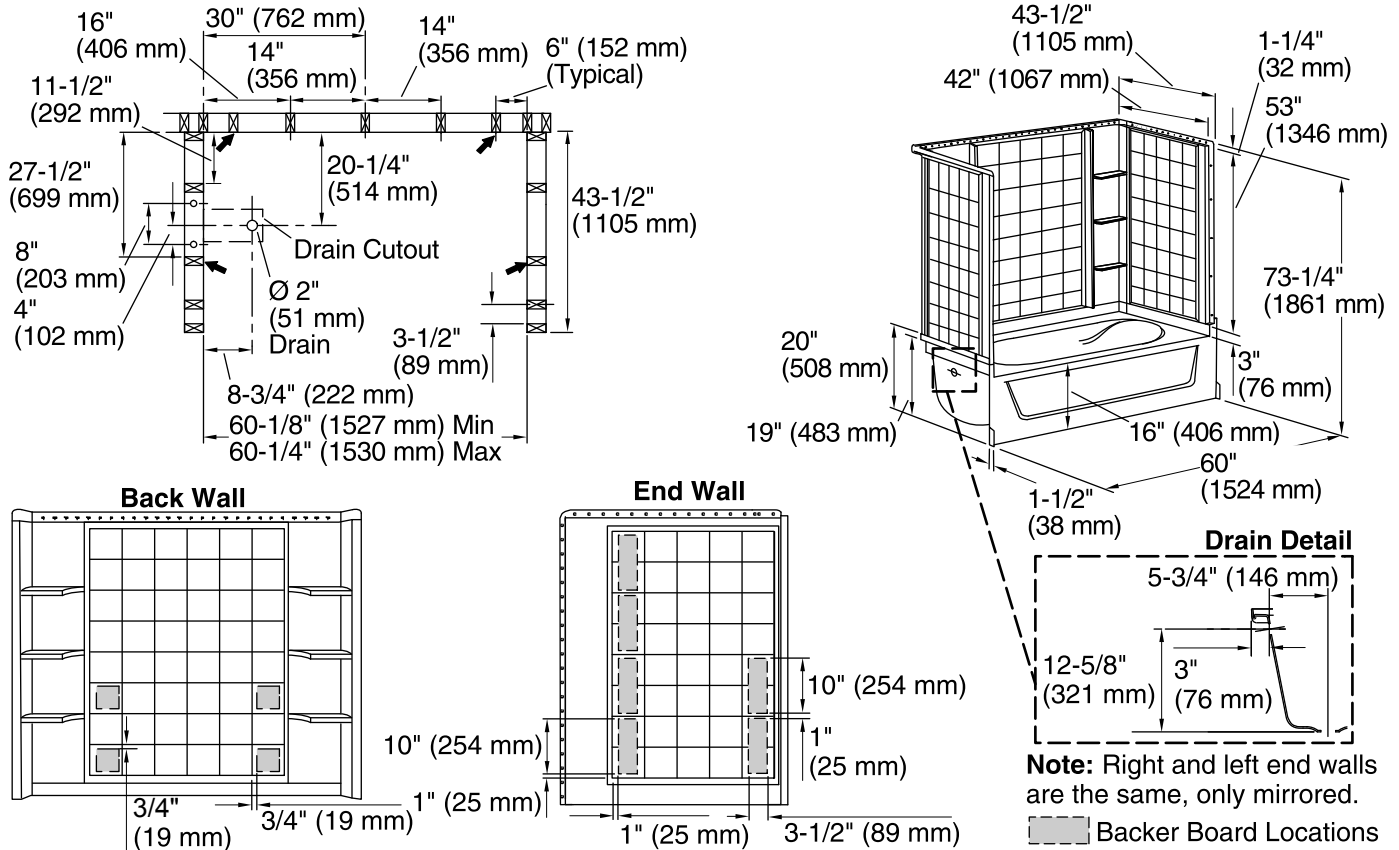

## 60" x 42" Bath/Shower with Backer Boards

### Technical Information

All product dimensions are nominal.

Installation:	Three-wall alcove
Drain location:	Left
Basin area, bottom:	40" x 27" (1016 mm x 686 mm)
Basin area, top:	52" x 35" (1321 mm x 889 mm)
Water depth:	11" (279 mm)
Water capacity:	45 gal (170.3 L)
Minimum flat for door:	3-1/4" (83 mm)
Maximum door height:	55-3/4" (1416 mm)
Maximum door width:	58-1/2" (1486 mm)