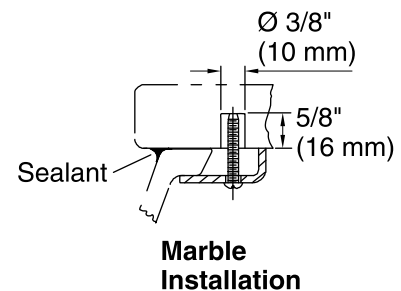

Technical Information

All product dimensions are nominal.

Bowl configuration: Single

Installation: Under-mount

Bowl area (Only): Water depth: 4" (102 mm)

Drain hole: 1-3/4" (44 mm)

Template: 1034559-7, required, included