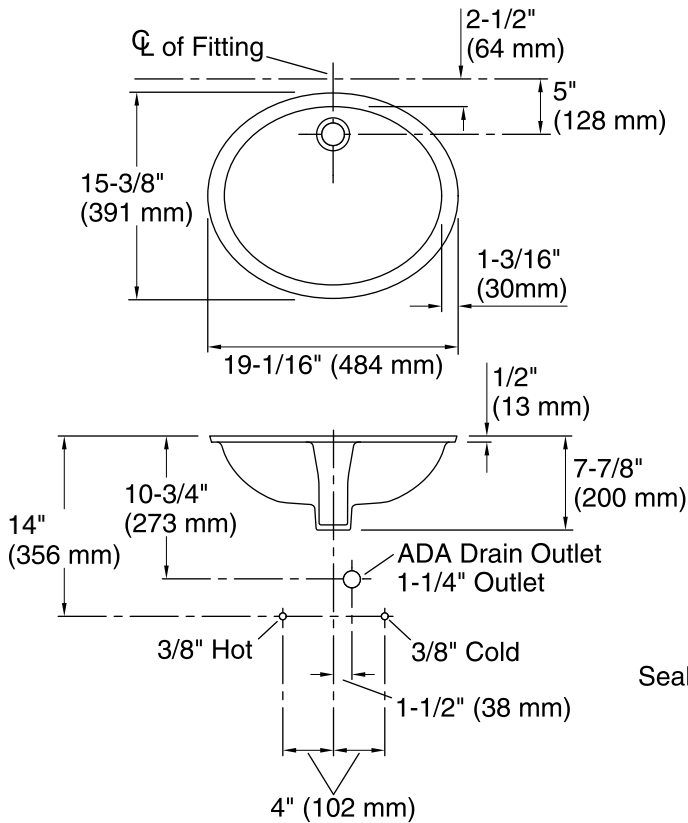

Recommended Products/Accessories

K-8998 P-Trap

Included Components

Product consists of:

52047 Clamp Accessory Pack, 4 Ea.

ADA

Codes/Standards

ASME A112.19.2/CSA B45.1

Technical Information

All product dimensions are nominal.

Bowl configuration: Single

Installation: Under-mount

Bowl area (Only): Water depth: 4" (102 mm)

Drain hole: 1-3/4" (44 mm)

Template: 1034559-7, required, included