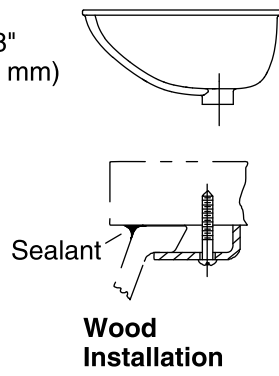

Technical Information

All product dimensions are nominal.

Bowl configuration: Single

Installation: Under-mount

Bowl area (Only): Water depth: 4" (102 mm)

Drain hole: 1-3/4" (44 mm)

Template: 1034559-7, required, included