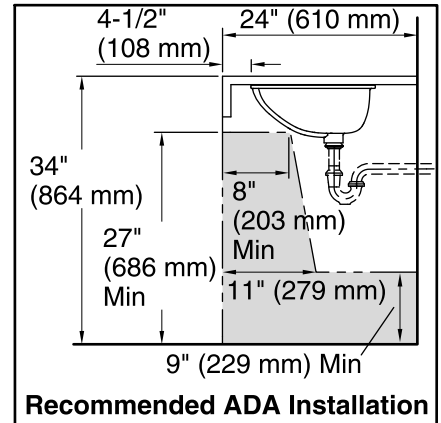

Technical Information

All product dimensions are nominal.

Bowl configuration: Single

Installation: Under-mount

Bowl area (Only): Water depth: 4" (102 mm)

Drain hole: 1-3/4" (44 mm)

Template: 1034559-7, required, included