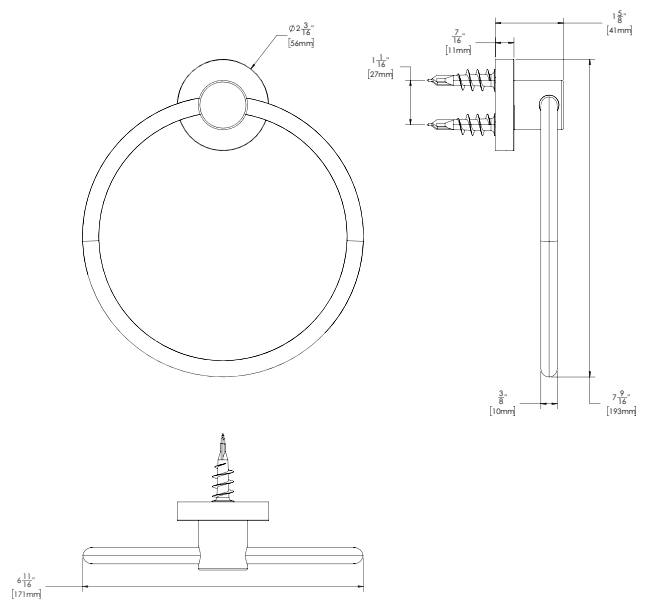

Vector® Towel Ring

FEATURES:

- Metal construction
- Corrosion resistant finishes
- Mounting hardware included
- Coordinates with Vector Collection

STOCK FINISHES:

PC MB

WARRANTY:

Visit www.speakman.com for full product warranty information

- Limited Lifetime Warranty (Consumer)
- 1 Year Limited Warranty (Commercial)

1. All dimensions are in inches (millimeters) unless otherwise specified and are subject to change without notice.

Architect/Engineer Approval Space:

P: 800-537-2107
F: 800-977-2747
W: WWW.SPEAKMAN.COM
R: 01-FEBRUARY 2020