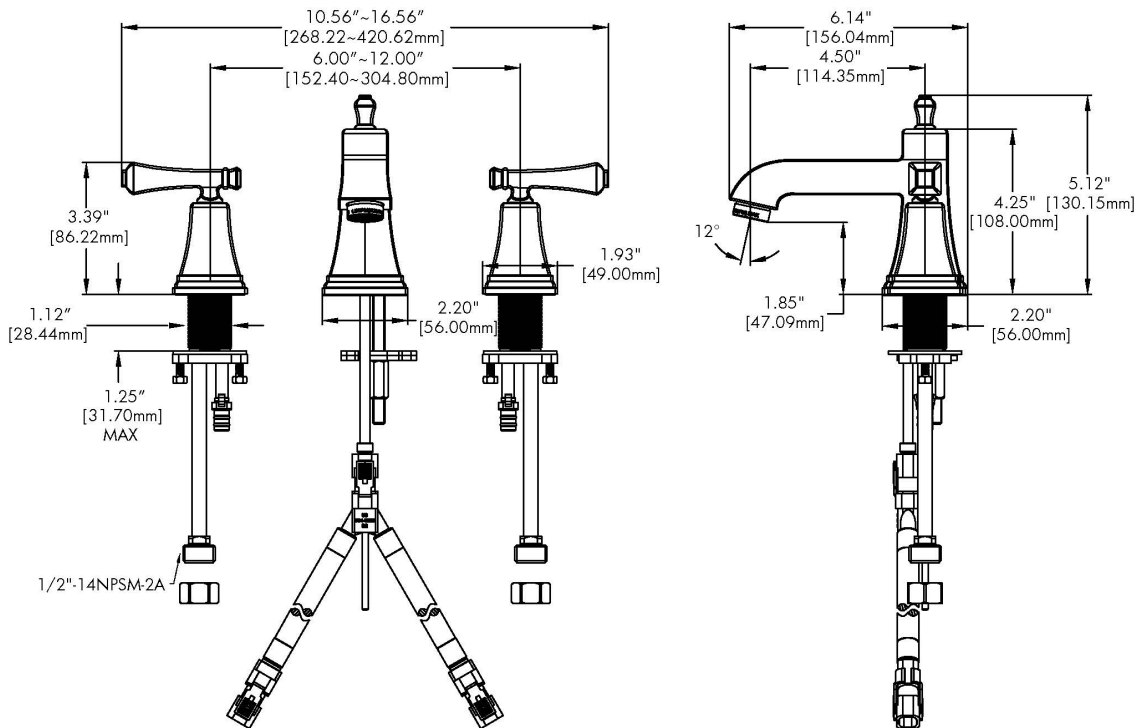

### FEATURES:

- Lead-free brass construction
- Two, sculpted lever handles
- 1.2 gpm (4.5 L/min) flow rate
- 1/4 turn ceramic cartridges
- Quick connect fittings
- Includes pop-up drain assembly

### DIMENSIONS:

NOTE: 1. All dimensions are in inches (millimeters) unless otherwise specified and are subject to change without notice.

Architect/Engineer Approval Space:

SPEAKMAN  
400 ANCHOR MILL ROAD  
NEW CASTLE, DE 19720