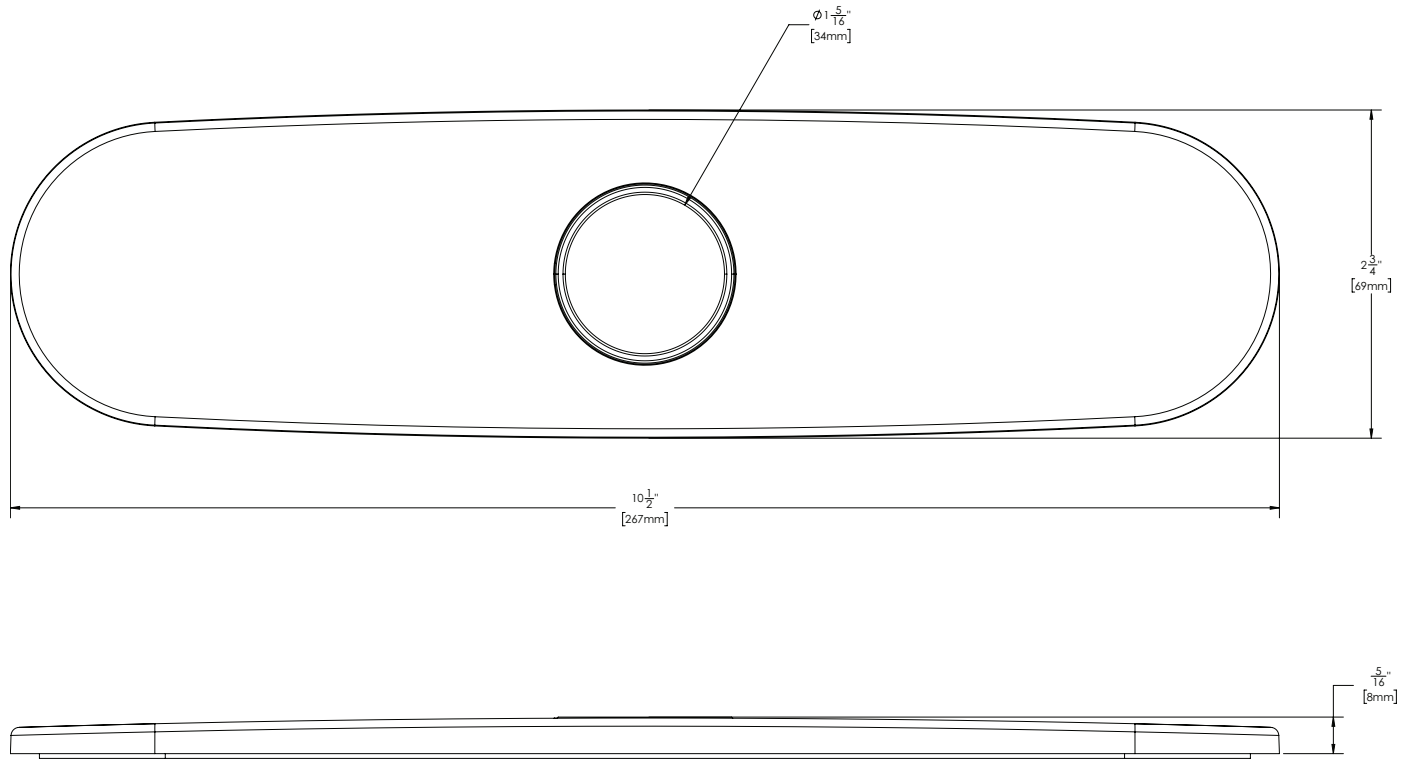

8 in. Kitchen Deck Plate

FEATURES:

- Metal Construction
- For use with the following faucets:
SB-1042, SB-1043, SB-2142

STOCK FINISHES:

PC BRB MB SS

WARRANTY:

Visit www.speakman.com for full product warranty information

Architect/Engineer Approval Space:

P: 800-537-2107
F: 800-977-2747
W: WWW.SPEAKMAN.COM
R: 01-NOVEMBER 2019

8 in. Kitchen Deck Plate

1. All dimensions are in inches (millimeters) unless otherwise specified and are subject to change without notice.