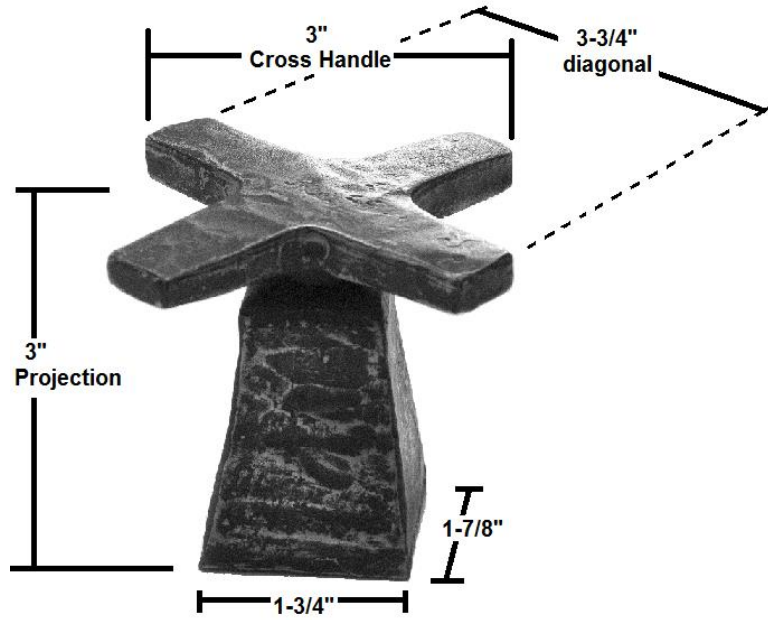

PRODUCT SPECIFICATIONS

Cixx Wall Mount Diverter
CX-WM-DIV

Jan 2014

- ADA Compliant
- Mixed water in, two outlets (three outlet available by special order)

Connection	1/2" NPT
Valve	1/2" Ceramic
GPM	5-10