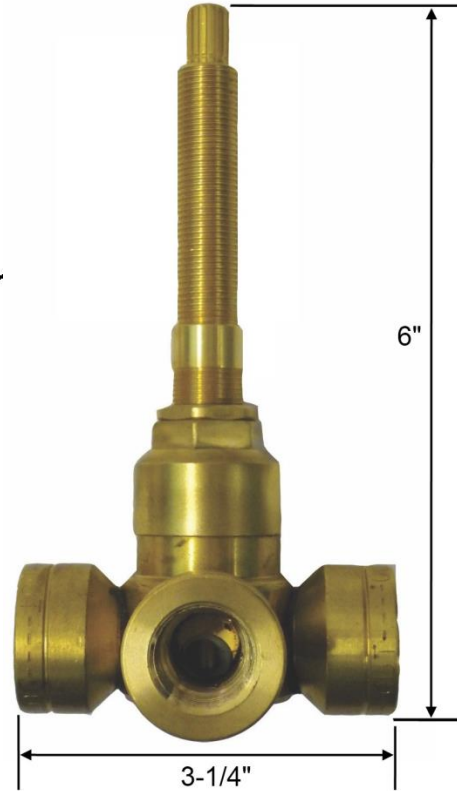

PRODUCT SPECIFICATIONS

Cixx Wall Mount Diverter
CX-WM-DIV

Jan 2014

- ADA Compliant
- Mixed water in, two outlets (three outlet available by special order)

Connection	1/2" NPT
Valve	1/2" Ceramic
GPM	5-10