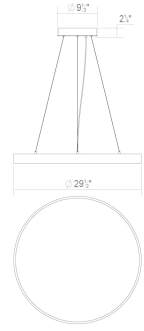

Project:

Pi 30" Round LED Pendant Spec Sheet

SKU: 3745.03 Learn more at:
<https://sonnemanlight.com/pi-led-pendant>

Description: With the essence of a circle, Pi projects radiant LED illumination . It is impossible to improve upon the simplicity of solid geometry. Suspended or [Surface Mounted](#) in four sizes, the architectural presence of pi punctuates the less is more idiom of Mies.

Type #:

Dimensions

Height: 2.25
Diameter: 29.5
Size: 30"

Electrical Specs

Bulb(s) Included?: Yes
Bulb 1 Type: Integral LED
Bulb Quantity: 1
Input Voltage: 120-277VAC
Wattage: 72
Initial Lumens: 8700
Delivered Lumens: 5950
Color Temperature: 3000K
CRI: 90
Power Supply Type: Driver
Power Supply Quantity: 1
Power Supply Location: Canopy
Dimming Type: TRIAC/ELV/
0-10V

Installation

Installation: Licensed electrician required
Sloped Ceiling Compatible?: Not Compatible
Cord Length: 20' Adjustable Cord/Cable
Minimum Hanging Height: 16
Maximum Hanging Height: 242

Shade

Shade 1 Material: Metal
Shade 2 Material: Acrylic
Shade 2 Color: Optical