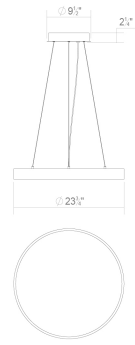

Project:

Pi 24" Round LED Pendant Spec Sheet

SKU: 3744.16 Learn more at:
<https://sonnemanlight.com/pi-led-pendant>

Description: With the essence of a circle, Pi projects radiant LED illumination . It is impossible to improve upon the simplicity of solid geometry. Suspended or [Surface Mounted](#) in four sizes, the architectural presence of pi punctuates the less is more idiom of Mies.

Type #:

Dimensions

Height: 2.25
Diameter: 23.75
Size: 24"

Electrical Specs

Bulb(s) Included?: Yes
Bulb 1 Type: Integral LED
Bulb Quantity: 1
Input Voltage: 120-277VAC
Wattage: 53
Initial Lumens: 6400
Delivered Lumens: 4380
Color Temperature: 3000K
CRI: 90
Power Supply Type: Driver
Power Supply Quantity: 1
Power Supply Location: Canopy
Dimming Type: TRIAC/ELV/
0-10V

Installation

Installation: Licensed electrician required
Sloped Ceiling Compatible?: Not Compatible
Cord Length: 20'
Adjustable Cord/Cable
Minimum Hanging Height: 14
Maximum Hanging Height: 242

Shade

Shade 1 Material: Metal
Shade 2 Material: Acrylic
Shade 2 Color: Optical