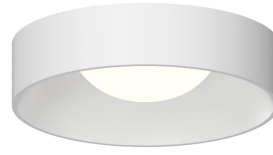

Project:

Ilios 22" LED Surface Mount (3500K) Spec Sheet

SKU: 3738.03-35 Learn more at:
<https://sonnemanlight.com/ilios-led-surface-mount>

Description: Set within a crisp round drum, the soft curvature of the interior surface reflects the luminance of a shallow dome diffuser. The result is a glow of unified radiance from within the volume, which delivers brightness with a soft ambiance within a space.

Type #:

Dimensions

Height: 5.25
Diameter: 22
Size: 22"

Electrical Specs

Bulb(s) Included?: Yes
Bulb 1 Type: Integral LED
Bulb Quantity: 1
Input Voltage: 120-277VAC
Wattage: 34
Initial Lumens: 4650
Delivered Lumens: 3490
Color Temperature: 3500K
CRI: 90
Power Supply Type: Driver
Power Supply Quantity: 1
Power Supply Location: Fixture
Dimming Type: TRIAC/ELV/0-10V

Installation

Installation:

Sloped Ceiling Compatible?:

Cord Length:

Licensed electrician required
Not Compatible
N/A

Shade

Shade 1 Material: Acrylic

Available Finishes

Available Finishes: Dove Gray (.18), Satin White (.03)

General Listings

Features:
Certification: Damp Rated
Color/Finish: C-ETL-US
Satin White (.03)
Dark Sky Friendly: N
N