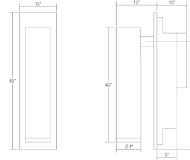

Type #:

Dimensions

Height:	5.5"
Width:	1.5"
Minimum Extension:	1.5"
Maximum Extension:	4.75"
Hanging Details:	N/A
Canopy/Backplate/Base Width:	1.5"
Canopy/Backplate/Base Depth:	0.25"
Canopy/Backplate/Base Height:	5.5"