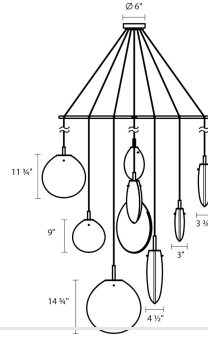

Project:

Cantina LED Chandelier Spec Sheet

SKU: 2997.25W Learn more at:
<https://sonnemanlight.com/cantina-led-chandelier>

Description: A flask-like flat oval glass profile, suspended from a slender cable, rotates randomly to various orientations creating an asymmetric relationship to its surroundings. A single point source of LED illumination within the void of the larger glass volume creates a special aesthetic tension of scales. Also available as a [single pendant](#).

Type #:

Dimensions

Height:	19.25"
Width:	15"
Length:	4.5"
Diameter:	57"
Canopy/Backplate/Base:	6"
Size:	9-Light Tri-Spreader
Canopy/Backplate/Base Height:	1.25"

Electrical Specs

Bulb(s) Included?:	Yes
Bulb 1 Type:	LED G4 Bulb
Bulb Quantity:	9
Input Voltage:	120VAC
Wattage:	4
Initial Lumens:	1800
Color Temperature:	3000K
CRI:	90
Power Supply Type:	Transformer
Power Supply Quantity:	1
Power Supply Location:	Outlet Box
Dimming Type:	ELV
Bulb Max Wattage:	4

Installation

Installation:	Licensed electrician required
Sloped Ceiling Compatible?:	Not Compatible

Shipping

Carton 1 L x W x H:	54" X 22" X 19"
Carton 1 Gross Weight:	58 LBS
Fixture Weight:	44

Shade

Lens Type:	Poured White Glass
Shade 1 Material:	Glass
Shade 2 Material:	Glass
Shade 3 Material:	Glass
Shade 3 Color:	Clear & White