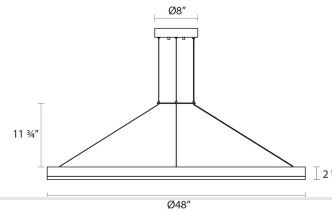

# Corona Ring LED Pendant (3500K) Spec Sheet

SKU: 2318.25-35    Learn more at:  
<https://sonnemanlight.com/corona-ring-led-pendant>

Description: Corona is a circular profile of light; a warm ringed glow of LED illumination providing both the presence and the absence of volume. Corona is available in a range of larger diameters. Also available as a [Square Pendant](#) and [Double Corona Ring Pendant](#).

## Dimensions

Height: 2.5"  
Diameter: 48"  
Canopy/Backplate/Base: 8"  
Size: 48"

## Shipping

Carton 1 L x W x H: 53" X 51" X 6"  
Carton 1 Gross Weight: 23 LBS