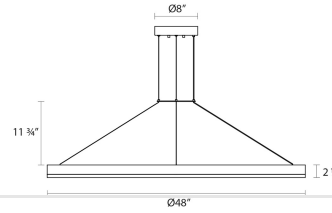

## Dimensions

Height: 2.5"  
Diameter: 48"  
Canopy/Backplate/Base: 8"  
Size: 48"

## Shipping

Carton 1 L x W x H: 53" X 51" X 6"  
Carton 1 Gross Weight: 23 LBS