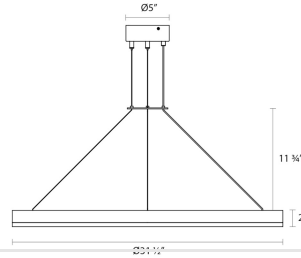

Project:

Corona Ring LED Pendant (3500K) Spec Sheet

SKU: 2317.25-35 Learn more at:
<https://sonnemanlight.com/corona-ring-led-pendant>

Description: Corona is a circular profile of light; a warm ringed glow of LED illumination providing both the presence and the absence of volume. Corona is available in a range of larger diameters. Also available as a [Square Pendant](#) and [Double Corona Ring Pendant](#).

Type #:

Dimensions

Height: 2"
Diameter: 31.5"
Canopy/Backplate/Base: 5"
Size: 32"

Electrical Specs

Bulb(s) Included?: Yes
Bulb 1 Type: Integral LED
Input Voltage: 120-277VAC
Wattage: 35
Initial Lumens: 2560
Delivered Lumens: 1760
Color Temperature: 3500K
CRI: 90
Power Supply Type: Driver
Power Supply Quantity: 1
Power Supply Location: Canopy
Dimming Type: TRIAC & ELV @120V / 0-10V
Bulb Max Wattage: 35

Installation

Installation: Licensed electrician required
Sloped Ceiling Compatible?: Not Compatible
Minimum Hanging Height: 18"
Maximum Hanging Height: 72"

Shipping

Carton 1 L x W x H: 35" X 34" X 5"
Carton 1 Gross Weight: 13 LBS