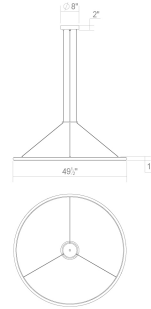

Project:

Luna 48" Round LED Pendant (2700K) Spec Sheet

SKU: 2234.16-27 Learn more at:
<https://sonnemanlight.com/luna-round-led-pendant>

Description: Luna's soft round profile sweeps circumferentially into a smooth composition of interior and exterior illumination. Suspended delicately from minimal cables, Luna rings in several sizes can be composed in an intersecting array across a larger space or placed singly to render light with a dramatic minimal presence.

Type #:

Dimensions

Height: 1.5
Diameter: 49.5
Size: 48"

Electrical Specs

Bulb(s) Included?: Yes
Bulb 1 Type: Integral LED
Bulb Quantity: 2
Input Voltage: 120-277VAC
Wattage: 78
Initial Lumens: 8480
Delivered Lumens: 5780
Color Temperature: 2700K
CRI: 90
Power Supply Type: Driver
Power Supply Quantity: 2
Power Supply Location: Canopy
Dimming Type: TRIAC/ELV/
0-10V

Installation

Installation: Licensed electrician required
Sloped Ceiling Compatible?: Not Compatible
Cord Length: 20' Adjustable Cord/Cable
Minimum Hanging Height: 28
Maximum Hanging Height: 241.5

Shade

Shade 1 Material: Acrylic
Shade 2 Color: White