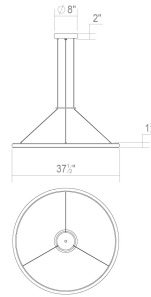

Project:

Luna 36" Round LED Pendant Spec Sheet

SKU: 2233.14 Learn more at:
<https://sonnemanlight.com/luna-round-led-pendant>

Description: Luna's soft round profile sweeps circumferentially into a smooth composition of interior and exterior illumination. Suspended delicately from minimal cables, Luna rings in several sizes can be composed in an intersecting array across a larger space or placed singly to render light with a dramatic minimal presence.

Type #:

Dimensions

Height: 1.5
Diameter: 37.5
Size: 36"

Electrical Specs

Bulb(s) Included?: Yes
Bulb 1 Type: Integral LED
Bulb Quantity: 2
Input Voltage: 120-277VAC
Wattage: 60
Initial Lumens: 6670
Delivered Lumens: 4550
Color Temperature: 3000K
CRI: 90
Power Supply Type: Driver
Power Supply Quantity: 2
Power Supply Location: Canopy
Dimming Type: TRIAC/ELV/
0-10V

Installation

Installation: Licensed electrician required
Sloped Ceiling Compatible?: Not Compatible
Cord Length: 20'
Adjustable Cord/Cable
Minimum Hanging Height: 22
Maximum Hanging Height: 241.5

Shade

Shade 1 Material: Acrylic
Shade 2 Color: White