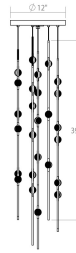

Project:

Constellation Andromeda Chandelier Spec Sheet

SKU: 2162.13W-S-27 Learn more at:
<https://sonnemanlight.com/constellation-andromeda-chandelier>

Description: LED hubs connected in linear strands of various lengths are suspended to form dramatically powerful luminance within a vertical space. Available in a variety of sizes and configurations, with lens options of crystal facets or soft white, Constellation Andromeda can also be customized for your project.

Type #:

Dimensions

Height:	39"
Diameter:	12"
Canopy/Backplate/Base:	12"
Shape:	Round
Size:	Short 12"
Canopy/Backplate/Base Height:	1

Electrical Specs

Bulb(s) Included?:	Yes
Bulb 1 Type:	Integral LED
Bulb Quantity:	26
Input Voltage:	100-277VAC
Wattage:	52
Initial Lumens:	5730
Delivered Lumens:	3380
Color Temperature:	2700K
CRI:	90
Power Supply Type:	Driver
Power Supply Quantity:	1
Power Supply Location:	Remote
Dimming Type:	TRIAC/ELV/ 0-10V
Bulb Max Wattage:	52

Installation

Installation:	Licensed electrician required, multi-step installation
Sloped Ceiling Compatible?:	Compatible
Minimum Hanging Height:	40"
Maximum Hanging Height:	112"

Shade

Lens Type:	White Optical Acrylic Lens
Shade 1 Material:	White Optical Acrylic

Available Finishes

Available Finishes: Satin Nickel w/Clear Faceted Acrylic Lens, Satin Nickel w/White Optical Acrylic Lens

General Listings

Certification:	C-ETL-US
Color/Finish:	Satin Nickel (.13)
Dark Sky Friendly:	N