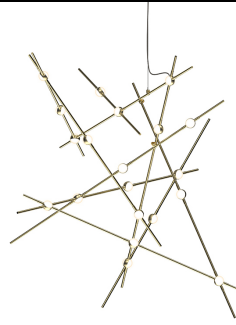

Project:

Constellation Aquila Major Pendant Spec Sheet

SKU: 2152.38W Learn more at:
<https://sonnemanlight.com/constellation-aquila>

Description: The eagle that carried Zeus's thunderbolts embodies the mythological reference to this stunning sculptural configuration. Constellation Aquila is available in two sizes, and can be suspended as individual sculptures or clustered with others to form a spectacular arrangement of magical Constellations.

Type #:

Dimensions

Height:	39.25"
Diameter:	37.25"
Canopy/Backplate/Base:	4.5"
Size:	Major
Canopy/Backplate/Base Height:	0.5

Electrical Specs

Bulb(s) Included?:	Yes
Bulb 1 Type:	Integral LED
Bulb Quantity:	20
Input Voltage:	100-277VAC
Wattage:	41
Initial Lumens:	5040
Delivered Lumens:	3500
Color Temperature:	3000K
CRI:	90
Power Supply Type:	Driver
Power Supply Quantity:	1
Power Supply Location:	Remote
Dimming Type:	0-10V
Bulb Max Wattage:	41

Shade

Lens Type:	White Optical Acrylic Lens
Shade 1 Material:	Clear Faceted Acrylic

Available Finishes

Available Finishes: Satin Nickel w/Clear Faceted Acrylic Lens, Satin Nickel w/White Optical Acrylic Lens

General Listings

Certification:	C-ETL-US
Color/Finish:	Satin Brass (.38)
Dark Sky Friendly:	N