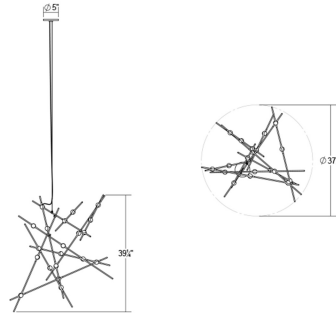

Project:

Constellation Aquila Major Pendant Spec Sheet

SKU: 2152.38W Learn more at:
<https://sonnemanlight.com/constellation-aquila>

Description: The eagle that carried Zeus's thunderbolts embodies the mythological reference to this stunning sculptural configuration. Constellation Aquila is available in two sizes, and can be suspended as individual sculptures or clustered with others to form a spectacular arrangement of magical Constellations.

Type #:

Dimensions

Height:	39.25"
Diameter:	37.25"
Canopy/Backplate/Base:	4.5"
Size:	Major
Canopy/Backplate/Base Height:	0.5

Electrical Specs

Bulb(s) Included?:	Yes
Bulb 1 Type:	Integral LED
Bulb Quantity:	20
Input Voltage:	100-277VAC
Wattage:	41
Initial Lumens:	5040
Delivered Lumens:	3500
Color Temperature:	3000K
CRI:	90
Power Supply Type:	Driver
Power Supply Quantity:	1
Power Supply Location:	Remote
Dimming Type:	0-10V
Bulb Max Wattage:	41

Installation

Installation:	Licensed electrician required, multi-step installation
Sloped Ceiling Compatible?:	Not Compatible
Maximum Hanging Height:	39.25"

Shipping

Carton 1 L x W x H:	23" X 15" X 6"
Carton 1 Gross Weight:	15 LBS