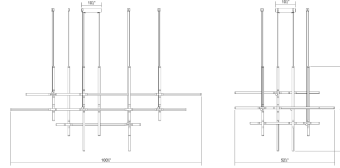

Dimensions

Height:	44.75"
Width:	101.25"
Length:	65.75"
Hanging Details:	20' Adjustable Cable
Size:	Large
Canopy/Backplate/Base Width:	10.5"
Canopy/Backplate/Base Depth:	10.5"
Canopy/Backplate/Base Height:	2"

Electrical Specs

Bulb(s) Included?:	Yes
Bulb 1 Type:	Integral LED
Bulb Quantity:	1
Input Voltage:	120-277VAC
Initial Lumens:	16000
Color Temperature:	3000K
CRI:	90
Power Supply Type:	Driver
Power Supply Quantity:	2
Power Supply Location:	Canopy
Dimming Type:	TRIAC/ELV/ 0-10V
Bulb Max Wattage:	190

Installation

Installation:	Licensed electrician required, multi-step installation
Sloped Ceiling Compatible?:	Adapter Available
Installation Orientation:	N/A
Cord Length:	20' Adjustable Cable
Minimum Hanging Height:	47.75"
Maximum Hanging Height:	191.75"

Shade

Shade 1 Material:	Optical Acrylic
Shade 1 Color:	White

General Listings

Features:	Damp Rated
Certification:	cETL
Color/Finish:	Satin Black (.25)
Dark Sky Friendly:	N