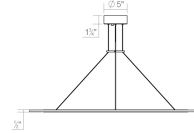

## Dimensions

Height: 0.5  
Diameter: 37.5  
Size: 36" Single LED Ring Pendant