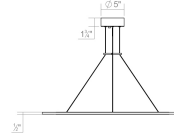

## Dimensions

Height: 0.5  
Diameter: 30.5  
Size: 30" Single LED Ring Pendant