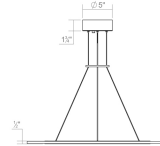

Project:

Arctic Rings 24" Single LED Pendant Spec Sheet

SKU: 2071.16 Learn more at:
<https://sonnemanlight.com/arctic-rings-led-single-ring-pendant>

Description: The essence of a frosted flat ring with illumination radiating from the very thin profile of solid cast acrylic. Available in multiple sizes as single pendants and [chandelier](#) configurations, Arctic Rings can be overlaid across the space to create varying arrays of composition. Suitable for both residential and commercial environments.

Type #:

Dimensions

Height: 0.5
Diameter: 23.75
Size: 24" Single LED Ring Pendant

Electrical Specs

Bulb(s) Included?: Yes
Bulb 1 Type: Integral LED
Bulb Quantity: 1
Input Voltage: 120-277VAC
Wattage: 12
Initial Lumens: 1350
Delivered Lumens: 840
Color Temperature: 3000K
CRI: 90
Power Supply Type: Driver
Power Supply Quantity: 1
Power Supply Location: Canopy
Dimming Type: TRIAC/ELV/0-10V

Installation

Installation: Licensed electrician required
Sloped Ceiling Compatible?: Not Compatible
Cord Length: 20' Adjustable Cable
Minimum Hanging Height: 14.25
Maximum Hanging Height: 240.5

Shade

Shade 1 Material: Optical Acrylic