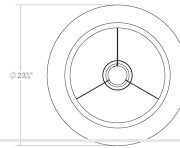

Project:

Arctic Rings 24" Single LED Pendant Spec Sheet

SKU: 2071.16 Learn more at:
<https://sonnemanlight.com/arctic-rings-led-single-ring-pendant>

Description: The essence of a frosted flat ring with illumination radiating from the very thin profile of solid cast acrylic. Available in multiple sizes as single pendants and [chandelier](#) configurations, Arctic Rings can be overlaid across the space to create varying arrays of composition. Suitable for both residential and commercial environments.

Type #:

Dimensions

Height: 0.5
Diameter: 23.75
Size: 24" Single LED Ring Pendant

Electrical Specs

Bulb(s) Included?: Yes
Bulb 1 Type: Integral LED
Bulb Quantity: 1
Input Voltage: 120-277VAC
Wattage: 12
Initial Lumens: 1350
Delivered Lumens: 840
Color Temperature: 3000K
CRI: 90
Power Supply Type: Driver
Power Supply Quantity: 1
Power Supply Location: Canopy
Dimming Type: TRIAC/ELV/0-10V

Installation

Installation: Licensed electrician required
Sloped Ceiling Compatible?: Not Compatible
Cord Length: 20' Adjustable Cable
Minimum Hanging Height: 14.25
Maximum Hanging Height: 240.5

Shade

Shade 1 Material: Optical Acrylic