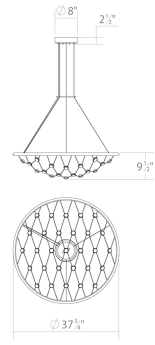

Project:

Constellation Galaxy Matrix 36" Round LED Pendant Spec Sheet

SKU: 1897.16C Learn more at:
<https://sonnemanlight.com/constellation-galaxy-matrix-horizontal-round-pendant>

Description: The dazzling luminance of double-sided lensed LED hubs are captured in a mesh-like weave. The points of light radiate illumination through the option of faceted crystal or soft white lenses. Galaxy Matrix can also be customized for your project. This statement peice is easy to assemble.

Type #:

Dimensions

Height: 9.5
Diameter: 38
Size: 36"

Electrical Specs

Bulb(s) Included?: Yes
Bulb 1 Type: Integral LED
Bulb Quantity: 29
Input Voltage: 120-277VAC
Wattage: 36
Initial Lumens: 3400
Delivered Lumens: 2900
Color Temperature: 3000K
CRI: 90
Power Supply Type: Driver
Power Supply Quantity: 1
Power Supply Location: Canopy
Dimming Type: TRIAC/ELV/
0-10V

Installation

Installation: Licensed electrician required
Sloped Ceiling Compatible?: Not Compatible
Cord Length: 20' Adjustable Cable
Minimum Hanging Height: 12
Maximum Hanging Height: 249.5

Shade

Shade 1 Material: Acrylic