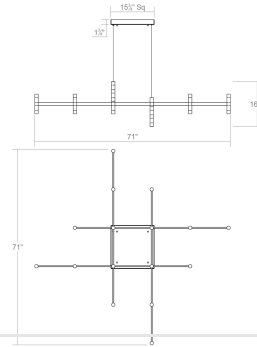

Project:

Systema Staccato Hash Chandelier Spec Sheet

SKU: 1791.25 Learn more at:
<https://sonnemanlight.com/systema-staccato-hash-chandelier>

Description: Lightly scaled geometric elements form expansive intersecting or linear constructions of modern minimalism in a variety of configurations with a range of available luminaires. Crisp rectilinear bars support minimal tubular elements with luminous trims, extensions, or shaded reflectors for general and directed lighting functionality. The Systema Staccato Hash Chandelier includes Drum Trims. [Alternate trims](#) can be ordered separately.

Type #:

Dimensions

Height: 16.5
Length: 69.75
Diameter: 48
Size: Standard

Electrical Specs

Bulb(s) Included?: Yes
Bulb 1 Type: Integral LED
Bulb Quantity: 28
Input Voltage: 120-277VAC
Wattage: 84
Initial Lumens: 8400
Delivered Lumens: 4200
Color Temperature: 3000K
CRI: 90
Power Supply Type: Driver
Power Supply Quantity: 1
Power Supply Location: Canopy
Dimming Type: TRIAC/ELV/0-10V

Installation

Installation:
Sloped Ceiling Compatible?:
Cord Length:
Minimum Hanging Height:
Maximum Hanging Height:

Licensed electrician required
Not Compatible
20' Adjustable Cable
19
256.5

Shade

Shade 1 Material: Frosted Acrylic