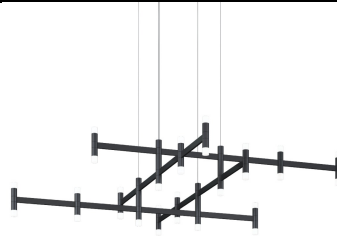

Project:

Systema Staccato Hash Chandelier Spec Sheet

SKU: 1791.25 Learn more at:
<https://sonnemanlight.com/systema-staccato-hash-chandelier>

Description: Lightly scaled geometric elements form expansive intersecting or linear constructions of modern minimalism in a variety of configurations with a range of available luminaires. Crisp rectilinear bars support minimal tubular elements with luminous trims, extensions, or shaded reflectors for general and directed lighting functionality. The Systema Staccato Hash Chandelier includes Drum Trims. [Alternate trims](#) can be ordered separately.

Type #:

Dimensions

Height: 16.5
Length: 69.75
Diameter: 48
Size: Standard

Electrical Specs

Bulb(s) Included?: Yes
Bulb 1 Type: Integral LED
Bulb Quantity: 28
Input Voltage: 120-277VAC
Wattage: 84
Initial Lumens: 8400
Delivered Lumens: 4200
Color Temperature: 3000K
CRI: 90
Power Supply Type: Driver
Power Supply Quantity: 1
Power Supply Location: Canopy
Dimming Type: TRIAC/ELV/0-10V

Installation

Installation:
Sloped Ceiling Compatible?:
Cord Length:
Minimum Hanging Height:
Maximum Hanging Height:

Licensed electrician required
Not Compatible
20' Adjustable Cable
19
256.5

Shade

Shade 1 Material: Frosted Acrylic