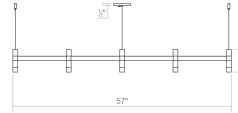

Project:

Systema Staccato Linear Pendant Spec Sheet

SKU: 1785.14 Learn more at:
<https://sonnemanlight.com/systema-staccato-linear-pendant>

Description: Lightly scaled geometric elements form expansive intersecting or linear constructions of modern minimalism in a variety of configurations with a range of available luminaires. Crisp rectilinear bars support minimal tubular elements with luminous trims, extensions, or shaded reflectors for general and directed lighting functionality. Systema Staccato Linear Pendants are available in multiple sizes and are easy to customize with cone, pan, or drum shades. The Systema Staccato Linear Pendant includes Drum Trims. If you are not using a configuration with shades, you can select [alternate trims](#), which can be ordered separately.

Type #:

Dimensions

Height: 6
Length: 57.25"
Diameter: 4.8
Size: 5 Light

Electrical Specs

Bulb(s) Included?: Yes
Bulb 1 Type: Integral LED
Bulb Quantity: 5
Input Voltage: 120VAC
Wattage: 21
Initial Lumens: 1500
Delivered Lumens: 750
Color Temperature: 3000K
CRI: 90
Power Supply Type: Driver
Power Supply Quantity: 1
Power Supply Location: Outlet Box
Dimming Type: TRIAC/ELV

Installation

Installation: Licensed electrician required
Sloped Ceiling Compatible?: Not Compatible
Cord Length: 20' Adjustable Cable
Minimum Hanging Height: 7.5
Maximum Hanging Height: 246

Shade

Shade 1 Material: Frosted Acrylic