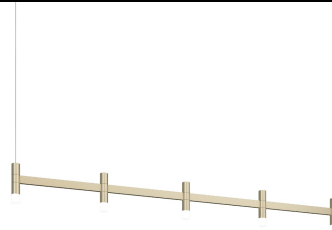

Project:

Systema Staccato Linear Pendant Spec Sheet

SKU: 1785.14 Learn more at:
<https://sonnemanlight.com/systema-staccato-linear-pendant>

Description: Lightly scaled geometric elements form expansive intersecting or linear constructions of modern minimalism in a variety of configurations with a range of available luminaires. Crisp rectilinear bars support minimal tubular elements with luminous trims, extensions, or shaded reflectors for general and directed lighting functionality. Systema Staccato Linear Pendants are available in multiple sizes and are easy to customize with cone, pan, or drum shades. The Systema Staccato Linear Pendant includes Drum Trims. If you are not using a configuration with shades, you can select [alternate trims](#), which can be ordered separately.

Type #:

Dimensions

Height: 6
Length: 57.25"
Diameter: 4.8
Size: 5 Light

Electrical Specs

Bulb(s) Included?: Yes
Bulb 1 Type: Integral LED
Bulb Quantity: 5
Input Voltage: 120VAC
Wattage: 21
Initial Lumens: 1500
Delivered Lumens: 750
Color Temperature: 3000K
CRI: 90
Power Supply Type: Driver
Power Supply Quantity: 1
Power Supply Location: Outlet Box
Dimming Type: TRIAC/ELV

Installation

Installation: Licensed electrician required
Sloped Ceiling Compatible?: Not Compatible
Cord Length: 20' Adjustable Cable
Minimum Hanging Height: 7.5
Maximum Hanging Height: 246

Shade

Shade 1 Material: Frosted Acrylic