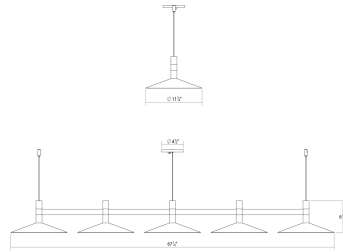

Project:

Systema Staccato 5-Light Linear Pendant w/Shallow Cone Shades Spec Sheet

SKU: 1785.14-CON Learn more at:
<https://sonnemanlight.com/systema-staccato-linear-pendant>

Description: Lightly scaled geometric elements form expansive intersecting or linear constructions of modern minimalism in a variety of configurations with a range of available luminaires. Crisp rectilinear bars support minimal tubular elements with luminous trims, extensions, or shaded reflectors for general and directed lighting functionality. Systema Staccato Linear Pendants are available in multiple sizes and are easy to customize with cone, pan, or drum shades. The Systema Staccato Linear Pendant includes Drum Trims. If you are not using a configuration with shades, you can select [alternate trims](#), which can be ordered separately.

Type #:

Dimensions

Height:	6
Width:	11.75"
Length:	57.25"
Minimum Extension:	7.5
Diameter:	48
Size:	5 Light

Electrical Specs

Bulb(s) Included?:	Yes
Bulb 1 Type:	Integral LED
Bulb Quantity:	5
Input Voltage:	120VAC
Wattage:	21
Initial Lumens:	1500
Delivered Lumens:	750
Color Temperature:	3000K
CRI:	90
Power Supply Type:	Driver
Power Supply Quantity:	1
Power Supply Location:	Outlet Box
Dimming Type:	TRIAC/ELV

Installation

Installation:	Licensed electrician required
Sloped Ceiling Compatible?:	Not Compatible
Cord Length:	20' Adjustable Cable
Minimum Hanging Height:	7.5
Maximum Hanging Height:	246

Shade

Shade 1 Material:	Acrylic
-------------------	---------