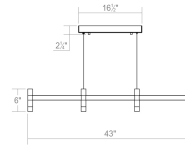

Project:

Systema Staccato Linear Pendant Spec Sheet

SKU: 1784.14 Learn more at:
<https://sonnemanlight.com/systema-staccato-linear-pendant>

Description: Lightly scaled geometric elements form expansive intersecting or linear constructions of modern minimalism in a variety of configurations with a range of available luminaires. Crisp rectilinear bars support minimal tubular elements with luminous trims, extensions, or shaded reflectors for general and directed lighting functionality. Systema Staccato Linear Pendants are available in multiple sizes and are easy to customize with cone, pan, or drum shades. The Systema Staccato Linear Pendant includes Drum Trims. If you are not using a configuration with shades, you can select [alternate trims](#), which can be ordered separately.

Type #:

Dimensions

Height: 6
Length: 43.25"
Diameter: 48
Size: 4 Light

Electrical Specs

Bulb(s) Included?: Yes
Bulb 1 Type: Integral LED
Bulb Quantity: 4
Input Voltage: 120VAC
Wattage: 18
Initial Lumens: 1200
Delivered Lumens: 600
Color Temperature: 3000K
CRI: 90
Power Supply Type: Driver
Power Supply Quantity: 1
Power Supply Location: Outlet Box
Dimming Type: TRIAC/ELV