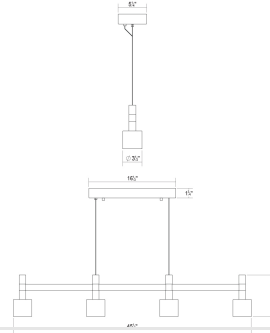

# Systema Staccato 4-Light Linear Pendant w/Drum Shades Spec Sheet

SKU: 1784.14-CYL Learn more at:  
<https://sonnemanlight.com/systema-staccato-linear-pendant>

Description: Lightly scaled geometric elements form expansive intersecting or linear constructions of modern minimalism in a variety of configurations with a range of available luminaires. Crisp rectilinear bars support minimal tubular elements with luminous trims, extensions, or shaded reflectors for general and directed lighting functionality. Systema Staccato Linear Pendants are available in multiple sizes and are easy to customize with cone, pan, or drum shades. The Systema Staccato Linear Pendant includes Drum Trims. If you are not using a configuration with shades, you can select [alternate trims](#), which can be ordered separately.

## Dimensions

Height:	6
Width:	3.5"
Length:	43.25"
Minimum Extension:	8
Diameter:	48
Size:	4 Light