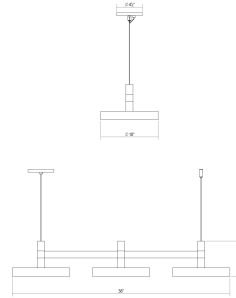

# Systema Staccato 3-Light Linear Pendant w/Pan Shades Spec Sheet

SKU: 1783.25-PAN    Learn more at:  
<https://sonnemanlight.com/systema-staccato-linear-pendant>

Description: Lightly scaled geometric elements form expansive intersecting or linear constructions of modern minimalism in a variety of configurations with a range of available luminaires. Crisp rectilinear bars support minimal tubular elements with luminous trims, extensions, or shaded reflectors for general and directed lighting functionality. Systema Staccato Linear Pendants are available in multiple sizes and are easy to customize with cone, pan, or drum shades. The Systema Staccato Linear Pendant includes Drum Trims. If you are not using a configuration with shades, you can select [alternate trims](#), which can be ordered separately.

## Dimensions

Height:	6
Width:	10"
Length:	29.25"
Minimum Extension:	7.5
Diameter:	48
Size:	3 Light