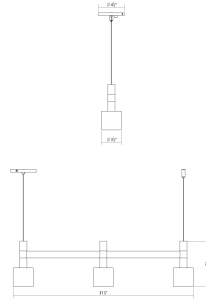

Project:

Systema Staccato 3-Light Linear Pendant w/Drum Shades Spec Sheet

SKU: 1783.25-CYL Learn more at:
<https://sonnemanlight.com/systema-staccato-linear-pendant>

Description: Lightly scaled geometric elements form expansive intersecting or linear constructions of modern minimalism in a variety of configurations with a range of available luminaires. Crisp rectilinear bars support minimal tubular elements with luminous trims, extensions, or shaded reflectors for general and directed lighting functionality. Systema Staccato Linear Pendants are available in multiple sizes and are easy to customize with cone, pan, or drum shades. The Systema Staccato Linear Pendant includes Drum Trims. If you are not using a configuration with shades, you can select [alternate trims](#), which can be ordered separately.

Type #:

Dimensions

Height:	6
Width:	3.5"
Length:	29.25"
Minimum Extension:	7.5
Diameter:	48
Size:	3 Light

Electrical Specs

Bulb(s) Included?:	Yes
Bulb 1 Type:	Integral LED
Bulb Quantity:	3
Input Voltage:	120VAC
Wattage:	12
Initial Lumens:	900
Delivered Lumens:	450
Color Temperature:	3000K
CRI:	90
Power Supply Type:	Driver
Power Supply Quantity:	1
Power Supply Location:	Outlet Box
Dimming Type:	TRIAC/ELV

Installation

Installation:	Licensed electrician required
Sloped Ceiling Compatible?:	Not Compatible
Cord Length:	20' Adjustable Cable
Minimum Hanging Height:	7.5
Maximum Hanging Height:	246

Shade

Shade 1 Material:	Acrylic
-------------------	---------