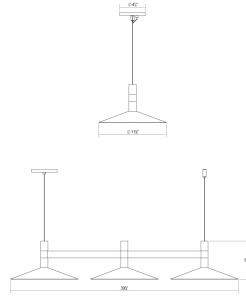

# Systema Staccato 3-Light Linear Pendant w/Shallow Cone Shades Spec Sheet

SKU: 1783.16-CON    Learn more at:  
<https://sonnemanlight.com/systema-staccato-linear-pendant>

Description: Lightly scaled geometric elements form expansive intersecting or linear constructions of modern minimalism in a variety of configurations with a range of available luminaires. Crisp rectilinear bars support minimal tubular elements with luminous trims, extensions, or shaded reflectors for general and directed lighting functionality. Systema Staccato Linear Pendants are available in multiple sizes and are easy to customize with cone, pan, or drum shades. The Systema Staccato Linear Pendant includes Drum Trims. If you are not using a configuration with shades, you can select [alternate trims](#), which can be ordered separately.

## Dimensions

Height:	6
Width:	11.75"
Length:	29.25"
Minimum Extension:	7.5
Diameter:	48
Size:	3 Light