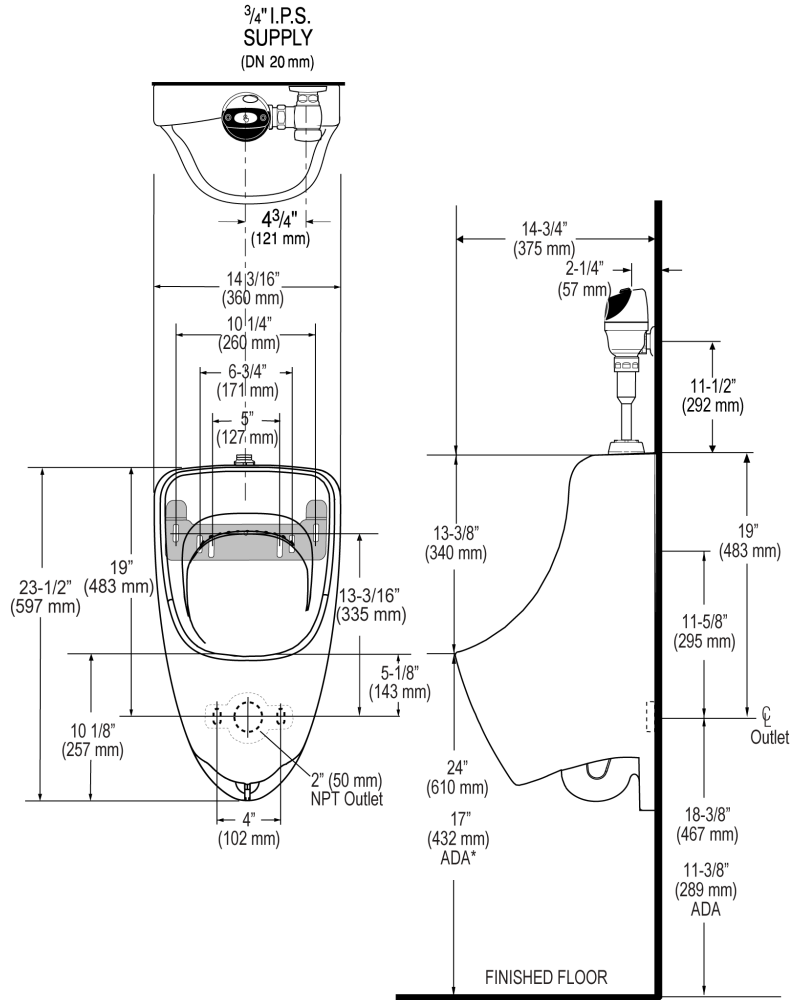

ROUGH-IN

Sloan 10500 Seymour Ave, Franklin Park, IL 60131
Phone: 800.982.5839 • Fax: 800.447.8329 • sloan.com