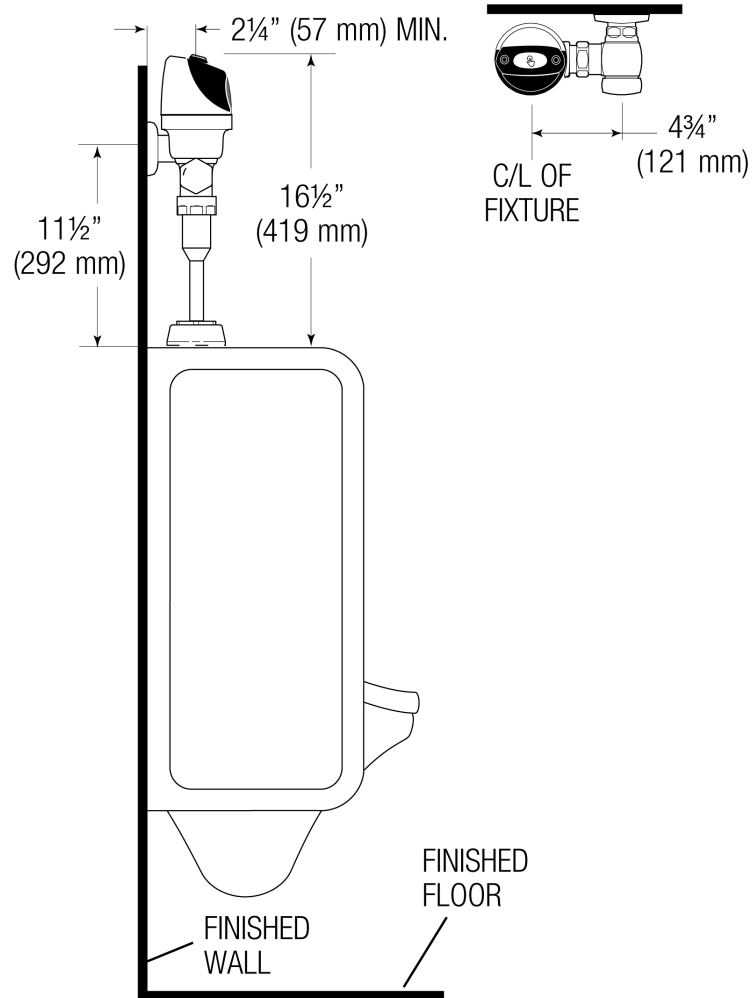

**CODE NUMBER**

3375424

**DESCRIPTION**

0.5 gpf, Polished Chrome Finish, Single Flush, Electrical Override, Battery, ECOS® Exposed Sensor Urinal Retrofit Flushometer.

**DETAILS**

- Flush Volume: 0.5 gpf (1.9 Lpf)
- Finish: Polished Chrome (CP)
- Power Type: Battery
- Battery Life: 6 years
- Valve: Diaphragm
- Valve Body Material: Semi-red Brass
- Fixture Type: Urinal
- Fixture Connection: Top spud
- Override: Electrical (OR)

**DOWNLOADS**

- [Sloan ECOS Valve Installation Instructions](#)
- [ECOS Single Flush HW Flushometer and Retrofit](#)
- [Control Stop Repair and Maintenance Guide](#)
- [Flush Connections Flanges Repair and Maintenance Guide](#)
- [Tail Piece Repair and Maintenance Guide](#)
- [ECOS Repair and Maintenance Guide](#)
- [ECOS HW Repair and Maintenance Guide](#)
- [Additional Downloads](#)

**NOTES**

All information contained within this document subject to change without notice.

Looking for other variations of the ECOS RESS-U product? [View the general spec sheet with all options.](#)

[Find a compatible urinal](#) for this flushometer.

[Find a compatible water closet](#) for this flushometer.

**Sloan 10500 Seymour Ave, Franklin Park, IL 60131**

Phone: 800.982.5839 • Fax: 800.447.8329 • [sloan.com](http://sloan.com)

ROUGH-IN

Sloan 10500 Seymour Ave, Franklin Park, IL 60131  
Phone: 800.982.5839 • Fax: 800.447.8329 • [sloan.com](http://sloan.com)