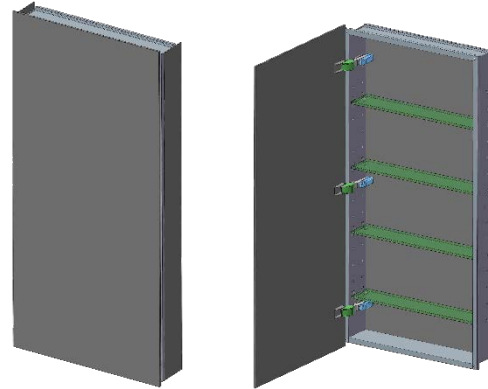

SIDLER®

Model#	10.19404.000
Model	1/19" x 40" x 4"

Including:

- Silverlasting™ double-sided mirror doors (left and right option)
- 4 Glass shelves
- Blum soft-close hinges
- Mirrored interior
- Anodized aluminum body

Recessed
(Rough Opening 18 5/16" x 38 5/16")

Surface Mount

7626 Winston Street
Burnaby, BC V5A 2H4
CANADA

Phone: 604 415 2422
Toll Free: 888 415 2422
Fax: 604 415 2433

info@sidler-international.com
www.sidler-international.com