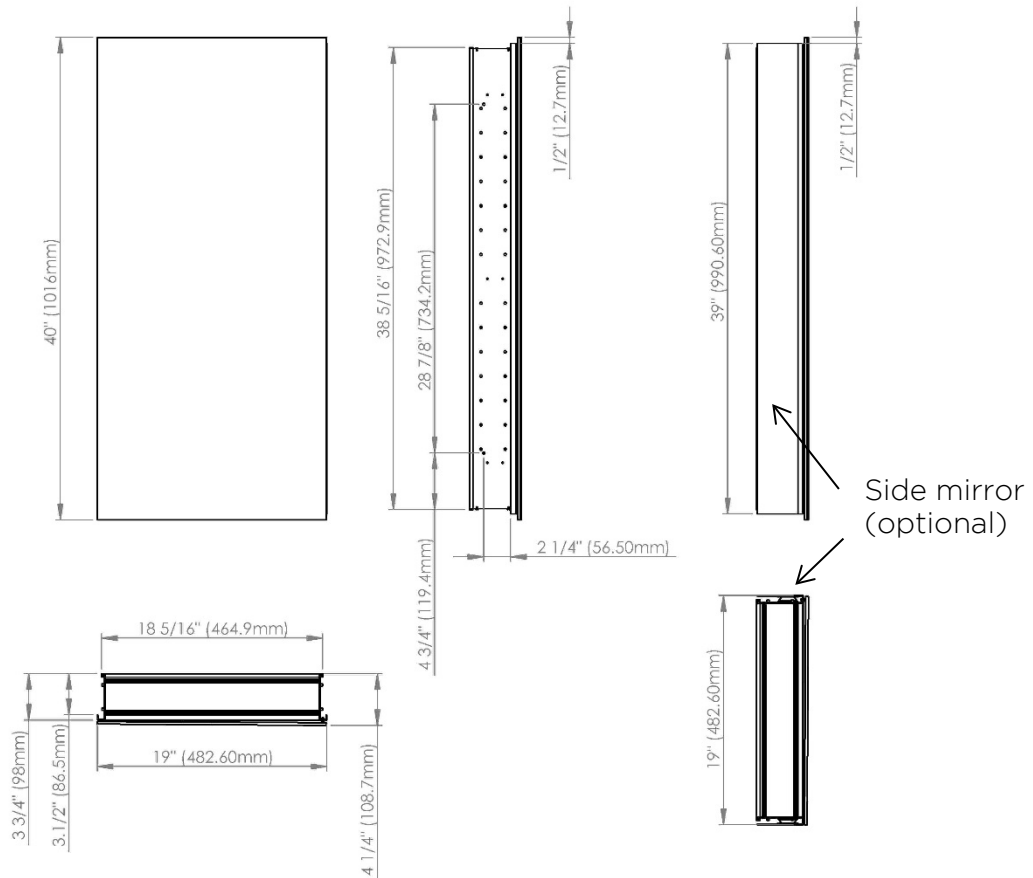

SIDLER®

Model#	10.19404.000
Model	1/19" x 40" x 4"

Including:

- Silverlasting™ double-sided mirror doors (left and right option)
- 4 Glass shelves
- Blum soft-close hinges
- Mirrored interior
- Anodized aluminum body

Recessed
(Rough Opening 18 5/16" x 38 5/16")

Surface Mount

7626 Winston Street
Burnaby, BC V5A 2H4
CANADA

Phone: 604 415 2422
Toll Free: 888 415 2422
Fax: 604 415 2433

info@sidler-international.com
www.sidler-international.com