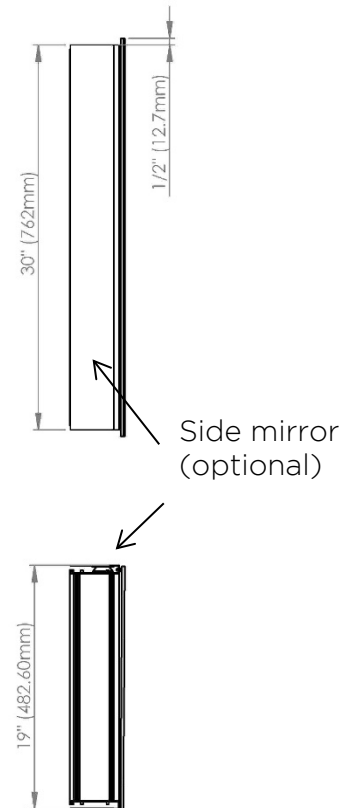

SIDLER®

Model#	10.19314.000
Model	1/19" x 31" x 4"

Including:

- Silverlasting™ double-sided mirror doors (left and right option)
- 3 Glass shelves
- Blum soft-close hinges
- Mirrored interior
- Anodized aluminum body

Recessed
(Rough Opening 18 5/16" x 29 5/16")

Surface Mount

7626 Winston Street
Burnaby, BC V5A 2H4
CANADA

Phone: 604 415 2422
Toll Free: 888 415 2422
Fax: 604 415 2433

info@sidler-international.com
www.sidler-international.com