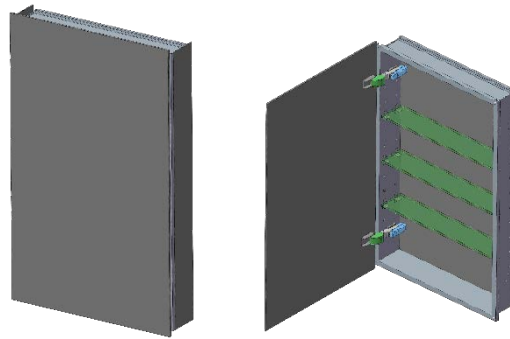

SIDLER®

Model#	10.19314.000
Model	1/19" x 31" x 4"

Including:

- Silverlasting™ double-sided mirror doors (left and right option)
- 3 Glass shelves
- Blum soft-close hinges
- Mirrored interior
- Anodized aluminum body

Recessed
(Rough Opening 18 5/16" x 29 5/16")

Surface Mount

7626 Winston Street
Burnaby, BC V5A 2H4
CANADA

Phone: 604 415 2422
Toll Free: 888 415 2422
Fax: 604 415 2433

info@sidler-international.com
www.sidler-international.com