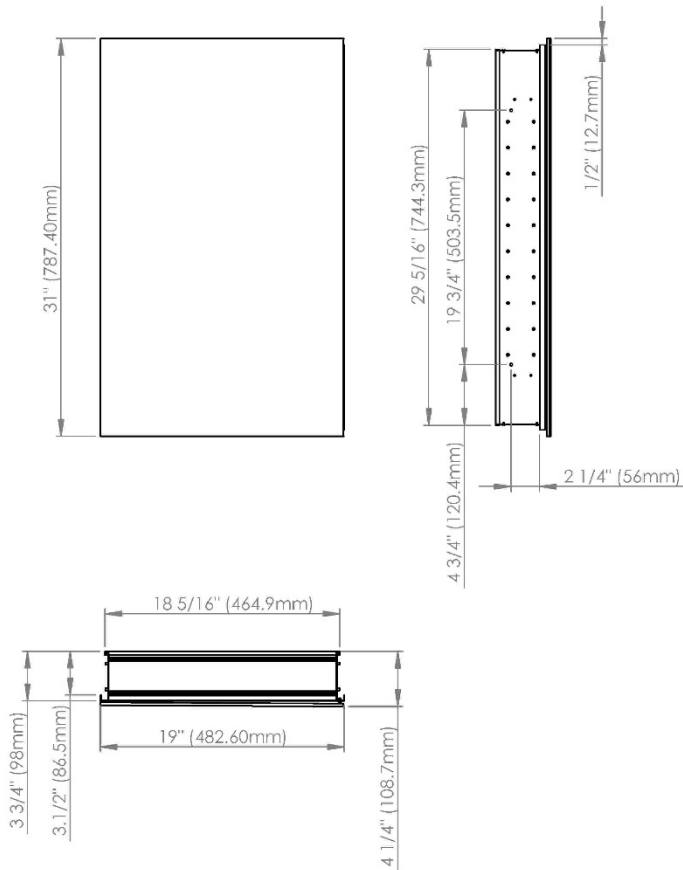

SIDLER®

Model#	10.19314.000
Model	1/19" x 31" x 4"

Including:

- Silverlasting™ double-sided mirror doors (left and right option)
- 3 Glass shelves
- Blum soft-close hinges
- Mirrored interior
- Anodized aluminum body

Recessed
(Rough Opening 18 5/16" x 29 5/16")

Surface Mount

7626 Winston Street
Burnaby, BC V5A 2H4
CANADA

Phone: 604 415 2422
Toll Free: 888 415 2422
Fax: 604 415 2433

info@sidler-international.com
www.sidler-international.com