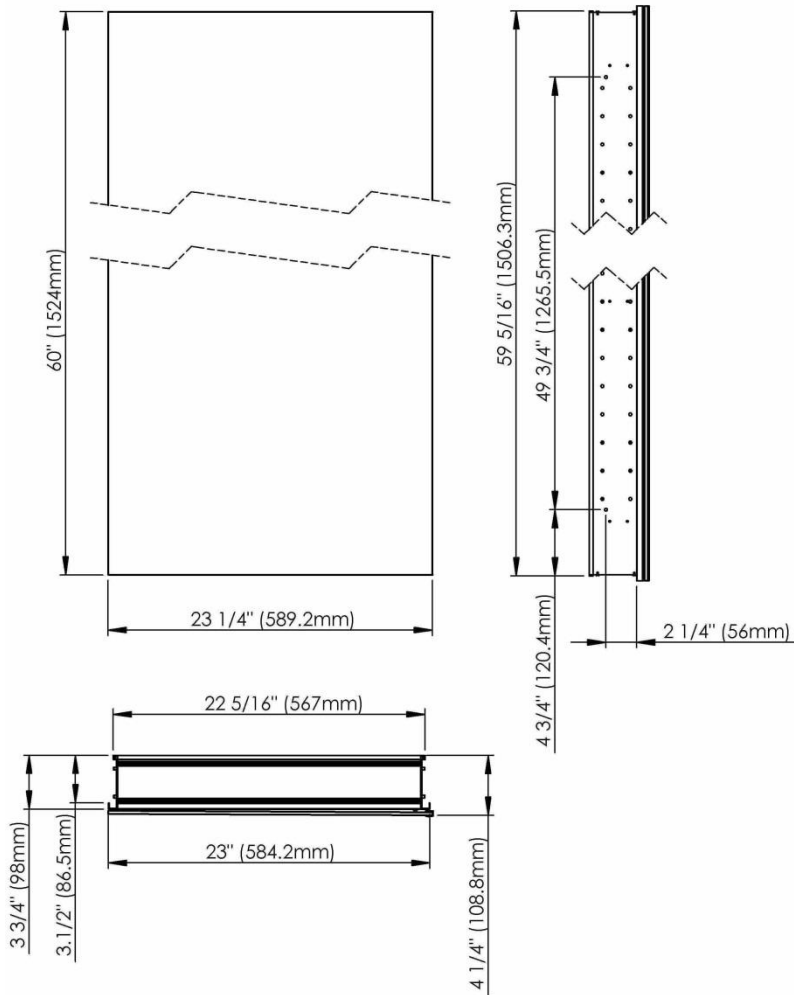

SIDLER® Tall

	(left-hand hinge)	(right-hand hinge)
Model#	1.806.014	1.806.024
Model	TL 1/23 1/4"-4"/L	TL 1/23 1/4"-4"/R

Including:

- Styling shelf incl. hairdryer holder and accessory hocks
- Silverlasting™, double sided mirror doors
- 5 Glass shelves
- Blum soft close hinges
- Mirrored interior
- Anodized aluminum body

Recessed

(Rough Opening 22 5/16" x 59 5/16")

Surface Mount

7626 Winston Street
Burnaby, BC V5A 2H4
CANADA

Phone: 604 415 2422
Toll Free: 888 415 2422
Fax: 604 415 2433

info@sidler-international.com
www.sidler-international.com