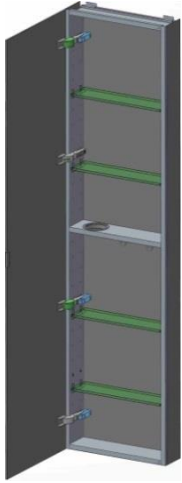

SIDLER® Tall

	(left-hand hinge)	(right-hand hinge)
Model#	1.806.014	1.806.024
Model	TL 1/23 1/4"-4"/L	TL 1/23 1/4"-4"/R

Including:

- Styling shelf incl. hairdryer holder and accessory hocks
- Silverlasting™, double sided mirror doors
- 5 Glass shelves
- Blum soft close hinges
- Mirrored interior
- Anodized aluminum body

Recessed

(Rough Opening 22 5/16" x 59 5/16")

Surface Mount

7626 Winston Street
Burnaby, BC V5A 2H4
CANADA

Phone: 604 415 2422
Toll Free: 888 415 2422
Fax: 604 415 2433

info@sidler-international.com
www.sidler-international.com