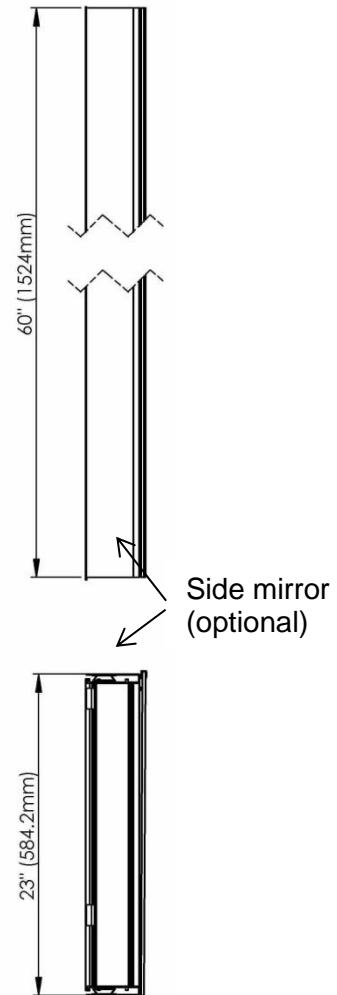

SIDLER® Tall

	(left-hand hinge)	(right-hand hinge)
Model#	1.806.014	1.806.024
Model	TL 1/23 1/4"-4"/L	TL 1/23 1/4"-4"/R

Including:

- Styling shelf incl. hairdryer holder and accessory hocks
- Silverlasting™, double sided mirror doors
- 5 Glass shelves
- Blum soft close hinges
- Mirrored interior
- Anodized aluminum body

Recessed

(Rough Opening 22 5/16" x 59 5/16")

Surface Mount

7626 Winston Street
Burnaby, BC V5A 2H4
CANADA

Phone: 604 415 2422
Toll Free: 888 415 2422
Fax: 604 415 2433

info@sidler-international.com
www.sidler-international.com