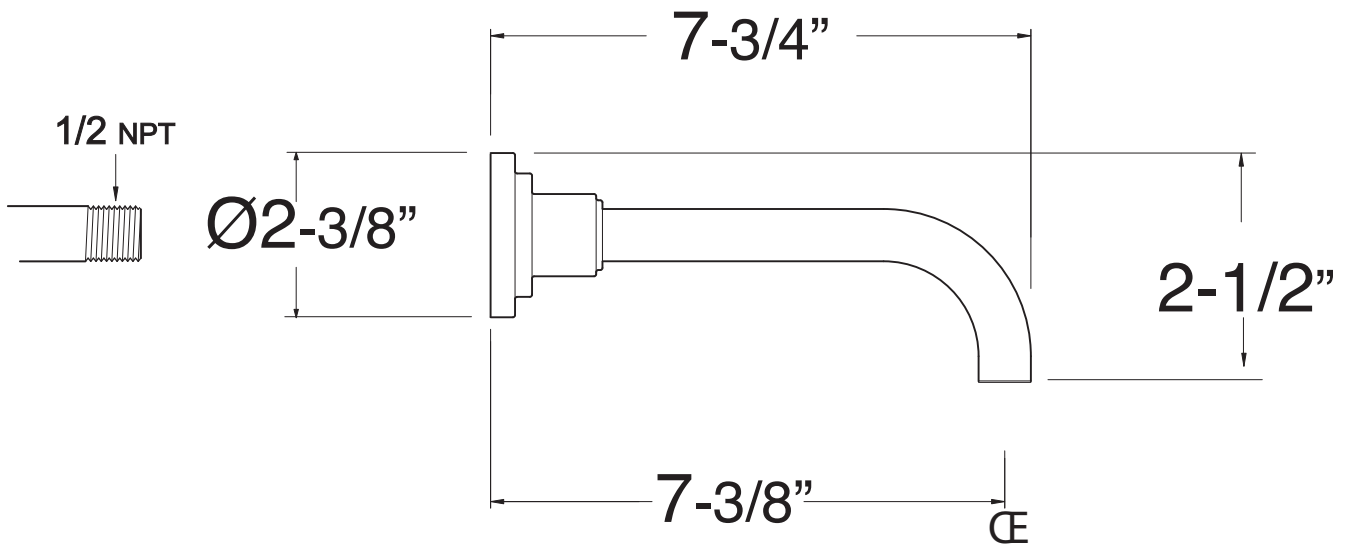

1400 Wall Tub Spout

18.17.018

1400 Wall Spout Ring

18.03.061

Note: Measurements are subject to change or cancellation. No responsibility is assumed for use of superseded or voided pages.