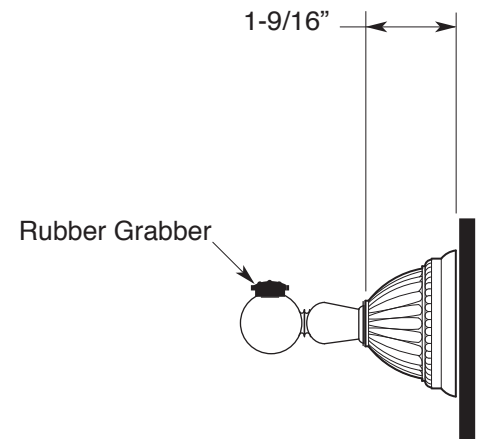

FEATURES:

- All brass construction.
- Available in all Sigma finishes. Warranty varies according to finish selection.
- Mounting bracket and screws are supplied.

Accessories

Series 66
Robe Hook
1.66RH00

TOP VIEW

FRONT VIEW

SIDE VIEW

Note: Measurements are subject to change or cancellation. No responsibility is assumed for use of superseded or voided pages.