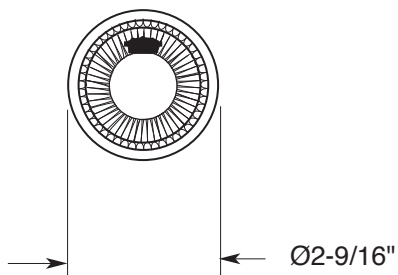

FEATURES:

- All brass construction.
- Available in all Sigma finishes. Warranty varies according to finish selection.
- Mounting bracket and screws are supplied.

Accessories

Series 66
Robe Hook
1.66RH00

TOP VIEW

FRONT VIEW

SIDE VIEW

Note: Measurements are subject to change or cancellation. No responsibility is assumed for use of superseded or voided pages.