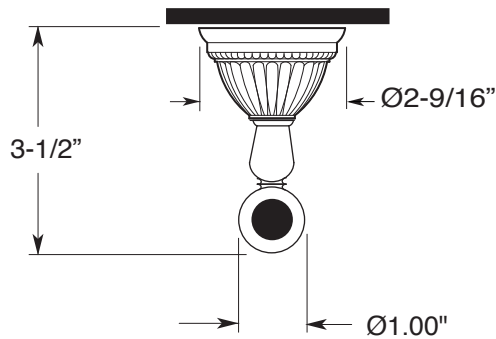

FEATURES:

- All brass construction.
- Available in all Sigma finishes. Warranty varies according to finish selection.
- Mounting bracket and screws are supplied.

Accessories

Series 66
Robe Hook
1.66RH00

TOP VIEW

FRONT VIEW

SIDE VIEW

Note: Measurements are subject to change or cancellation. No responsibility is assumed for use of superseded or voided pages.